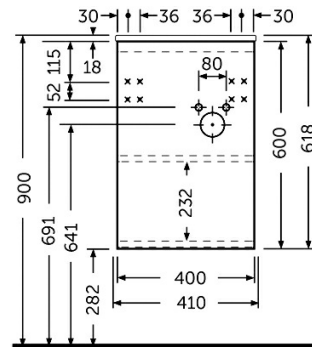

RAK-JOY - JOYWH040PWH

Wall Hung Vanity Unit, Pure White

RAK
CERAMICS

Technical specifications

Dimensions: 400 x 210 mm

Color: Pure White

Suites: [RAK-JOY](#)

Code	Name
JOYWH040PWH	40CM Wall Hung Vanity Unit

Dimensions: All dimensions in mm tolerance $\pm 5\%$ for below 200mm and $\pm 3\%$ for above 200mm.
 Note: Due to a continuing development programme to improve design and performance, the manufacturer reserves all rights to vary specifications without prior information.
 Please note accessories are for photographic use only.