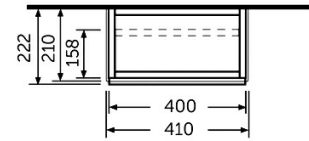

RAK-JOY - JOYWH040PWH

Wall Hung Vanity Unit, Pure White

RAK
CERAMICS

Technical specifications

Dimensions: 400 x 210 mm

Color: Pure White

Suites: [RAK-JOY](#)

Code	Name
JOYWH040PWH	40CM Wall Hung Vanity Unit

Dimensions: All dimensions in mm tolerance $\pm 5\%$ for below 200mm and $\pm 3\%$ for above 200mm.
 Note: Due to a continuing development programme to improve design and performance, the manufacturer reserves all rights to vary specifications without prior information.
 Please note accessories are for photographic use only.