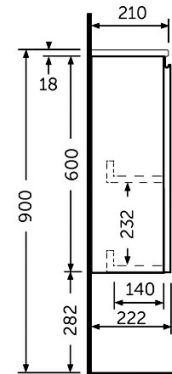

RAK-JOY - JOYWH040PWH

Wall Hung Vanity Unit, Pure White

RAK
CERAMICS

Technical specifications

Dimensions: 400 x 210 mm

Color: Pure White

Suites: [RAK-JOY](#)

Code	Name
JOYWH040PWH	40CM Wall Hung Vanity Unit

Dimensions: All dimensions in mm tolerance $\pm 5\%$ for below 200mm and $\pm 3\%$ for above 200mm.
 Note: Due to a continuing development programme to improve design and performance, the manufacturer reserves all rights to vary specifications without prior information.
 Please note accessories are for photographic use only.