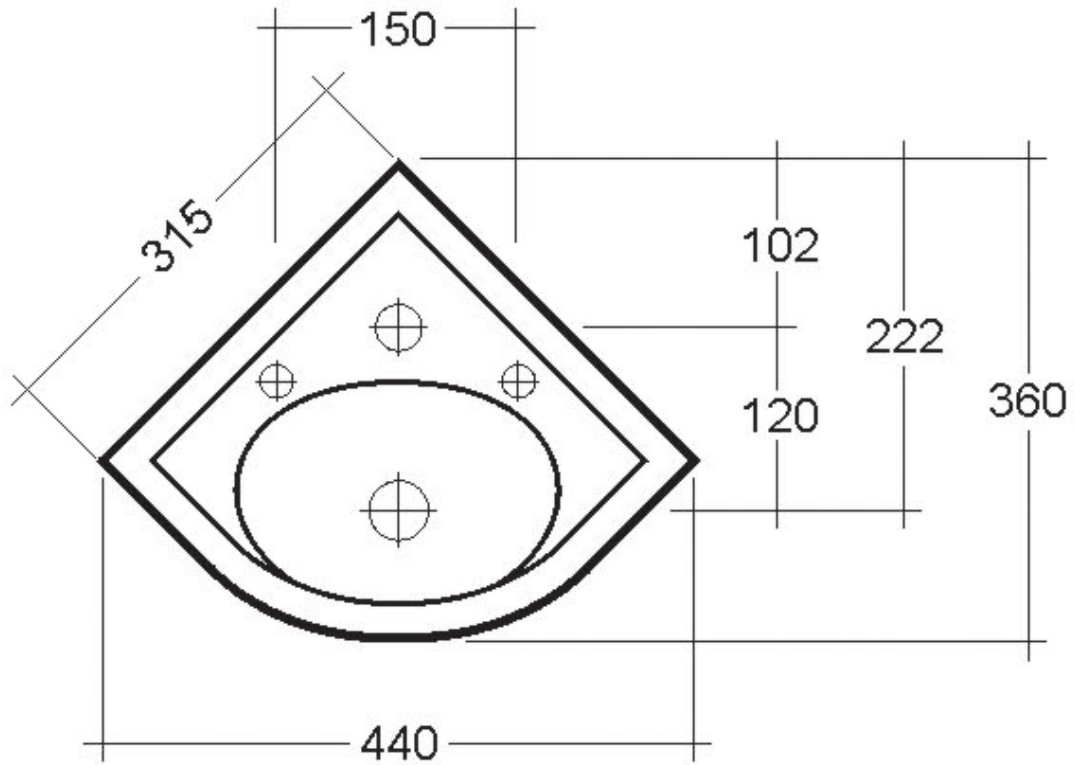

Compact Corner Wash Basin

Technical Drawings

Luxury Bathroom Solutions