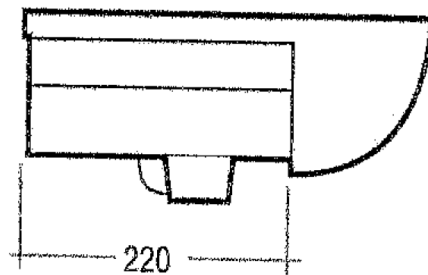

Compact Semi Counter Wash Basin 45 cm. Technical Drawings

Luxury Bathroom Solutions