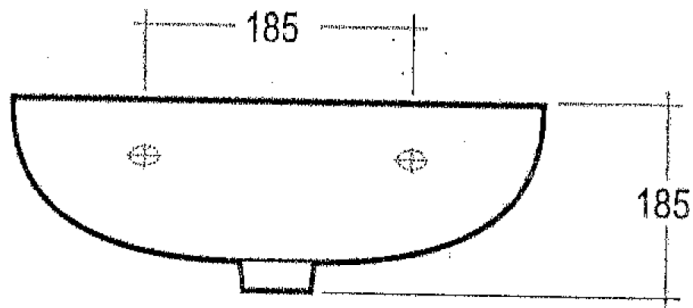

Compact Semi Counter Wash Basin 45 cm. Technical Drawings

Luxury Bathroom Solutions