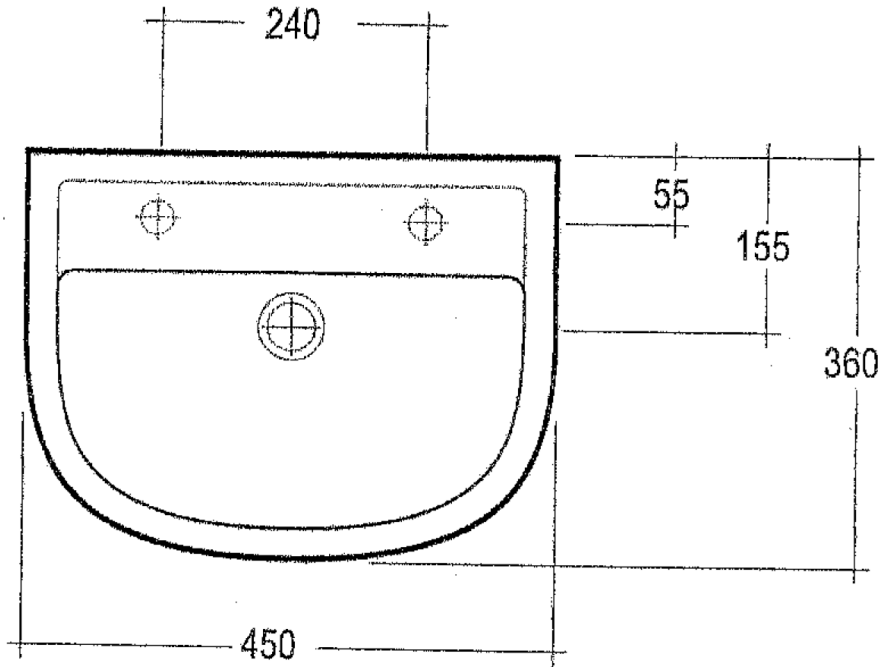

Compact Semi Counter Wash Basin 45 cm. Technical Drawings

Luxury Bathroom Solutions