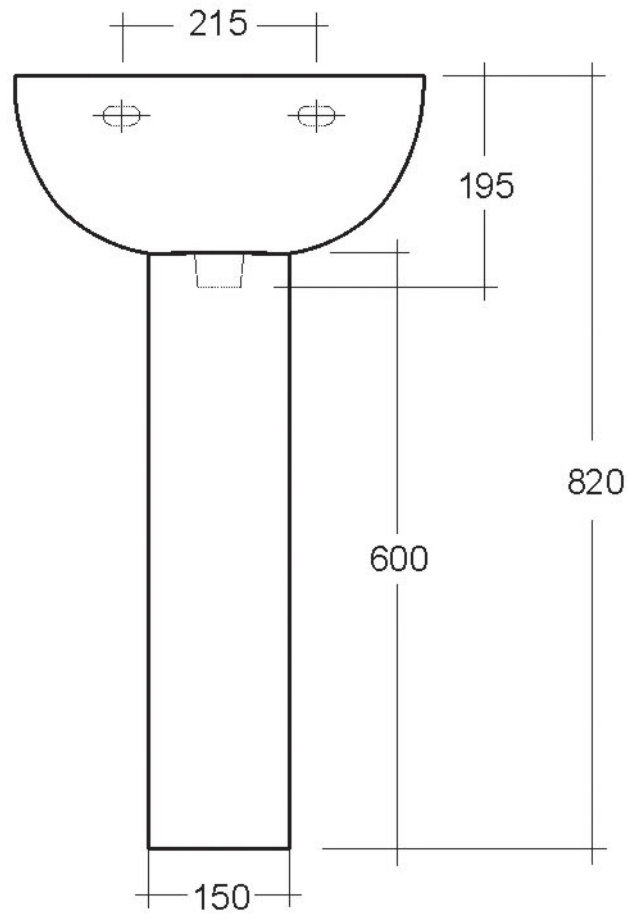

Compact Wash Basin 45cm

Technical Drawings

Luxury Bathroom Solutions