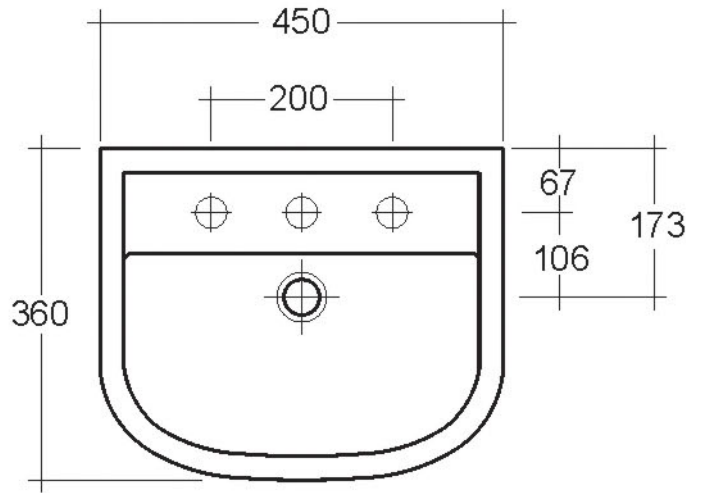

Compact Wash Basin 45cm

Technical Drawings

Luxury Bathroom Solutions