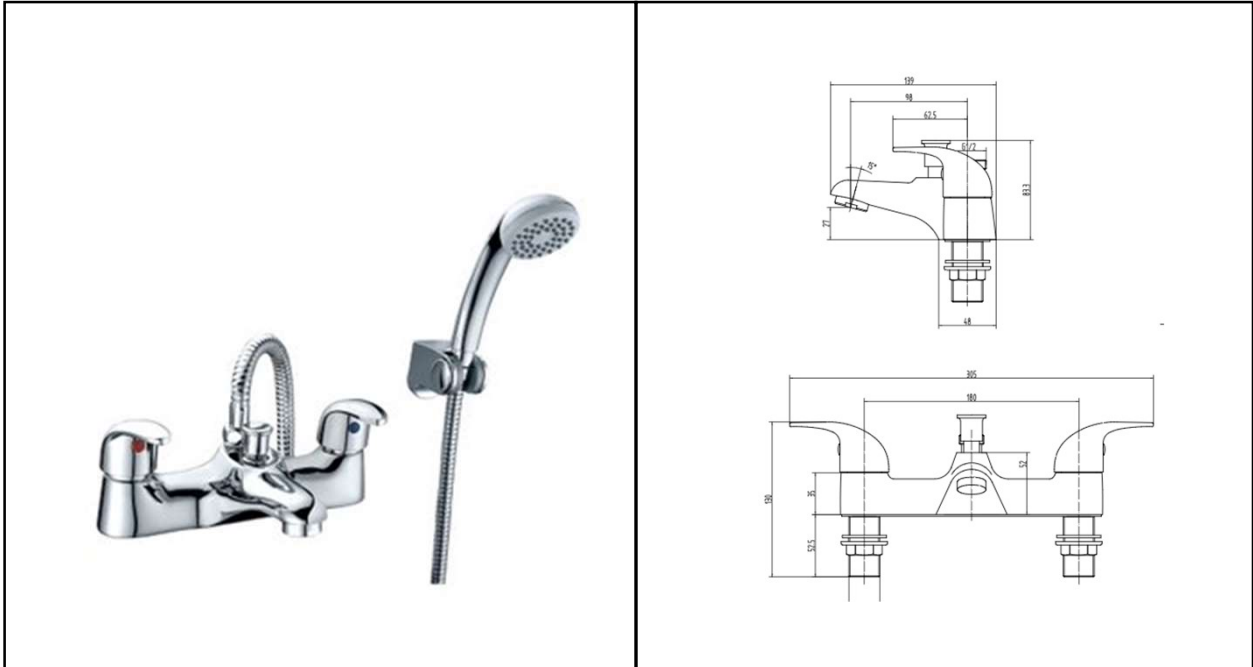

## RAK BASIC TAPS

Bath Shower Mixer | 2TH

**RAK**  
CERAMICS

**Dimensions:** 305w x 139d x 83.3h mm

**Colour:** CHROME

**Code:** RAKBAS3005

**Bar Pressures** 0.1 Bar – 6.0 Bar

**Warranty** 15 YEARS

**Weight** 2.4 kg

Dimensions: All Dimensions in mm tolerance  $\pm 5\%$  for below 200mm and  $\pm 3\%$  for above 200mm.  
Note: Due to a continuing development programme to improve design and performance the manufacturer reserves all rights to vary specifications without prior information.  
Please note accessories are for photographic use only.