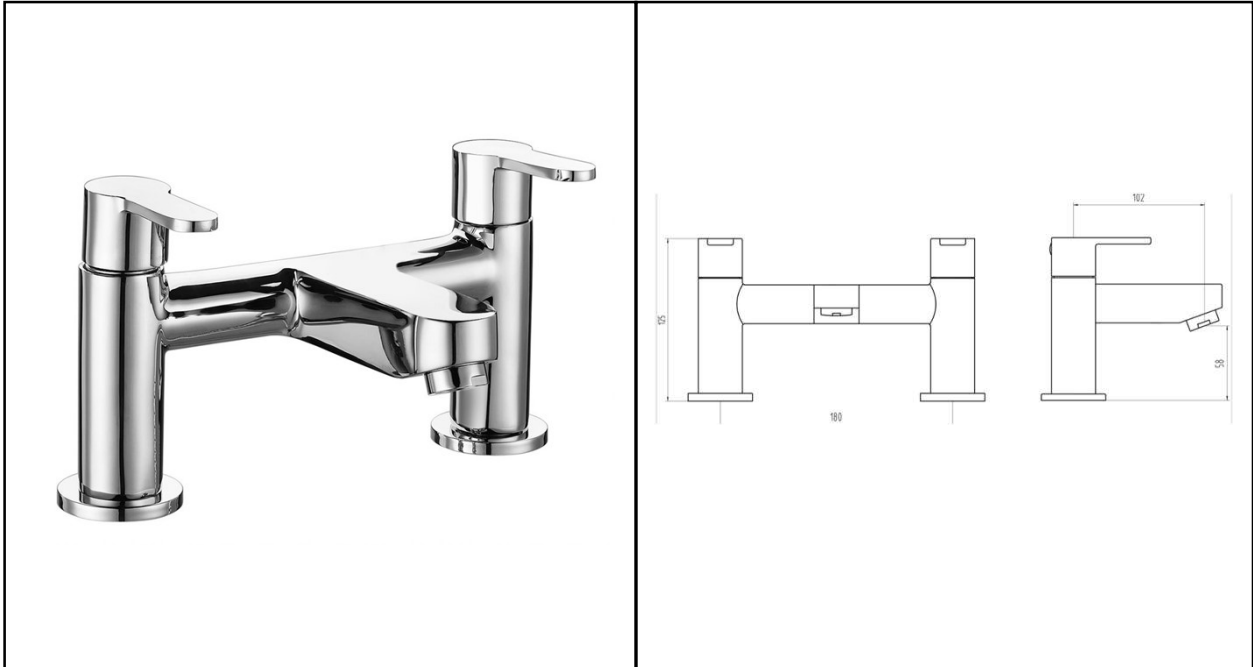

RAK MORNING
Bath Filler | 2TH

RAK
CERAMICS

Dimensions: 180w x 102d x 125h mm

Colour: CHROME

Code: RAKMRN3004

Pressures: 0.2 BAR – 6.0 BAR

Warranty: 15 YEARS

Weight: 2.20 KG

Dimensions: All Dimensions in mm tolerance $\pm 5\%$ for below 200mm and $\pm 3\%$ for above 200mm.
Note: Due to a continuing development programme to improve design and performance the manufacturer reserves all rights to vary specifications without prior information.
Please note accessories are for photographic use only.