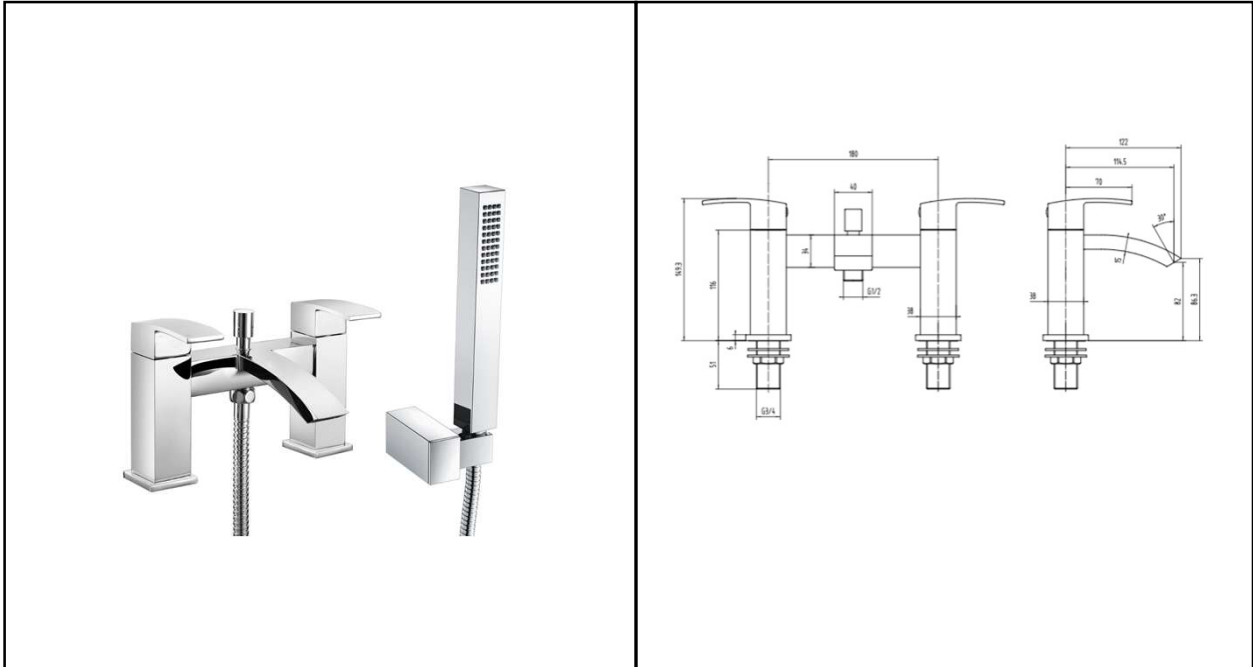

RAK METROPOLITAN Bath Shower Mixer | 2TH

RAK
CERAMICS

Dimensions: 180w x 122d x 149.3h mm

Colour: CHROME

Code: RAKMET3005

Pressures: 0.2 BAR – 6.0 BAR

Warranty: 15 YEARS

Weight: 3.30 KG

Dimensions: All Dimensions in mm tolerance $\pm 5\%$ for below 200mm and $\pm 3\%$ for above 200mm.
Note: Due to a continuing development programme to improve design and performance the manufacturer reserves all rights to vary specifications without prior information.
Please note accessories are for photographic use only.