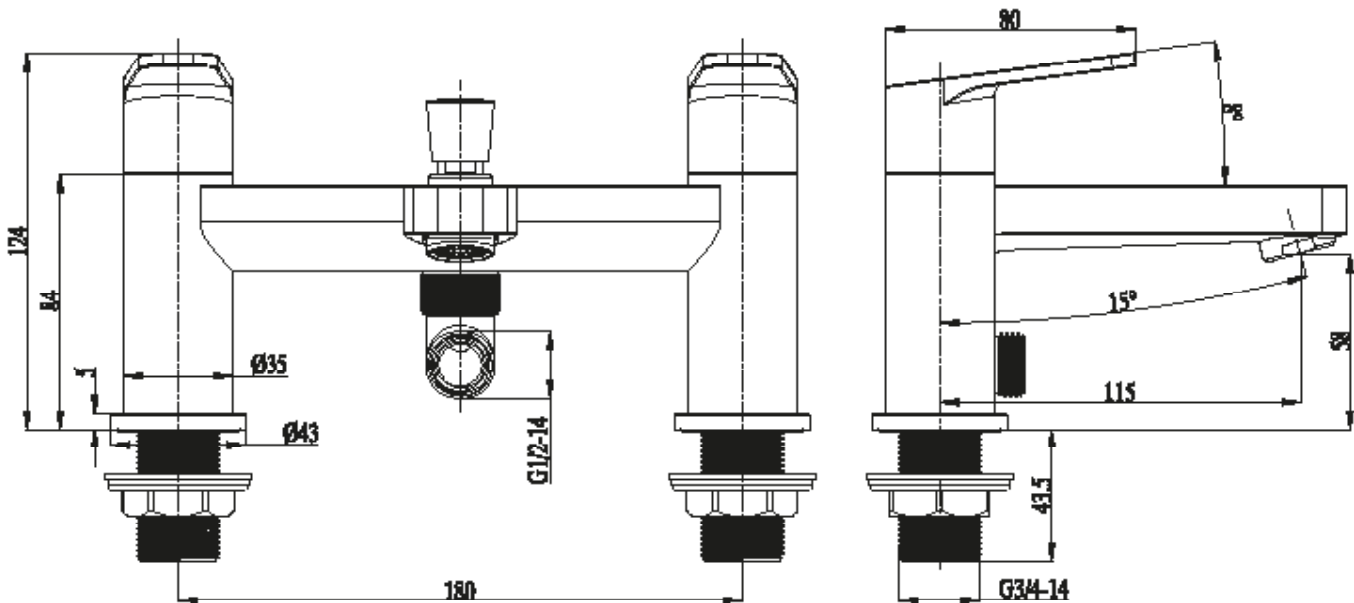

Taps

Origin Bath Shower Mixer

RAK
CERAMICS

SPECIFICATION/CODE REFERENCE

Please use the reference codes shown below:

RAKORI3005

MATERIAL	Brass, Chrome Plating
WEIGHT	2.63 kg
THICKNESS	Chrome 0.3 UM, Nickle 6019 UM
KIT	Complete with shower hose, bracket and handset
PRESSURE	Mininium 0.2 LP2
WARRANTY	15 Years

Dimensions: All measurements are in millimeters and are subject to normal manufacturing variations.

Note: Due to a continuing development programme to improve design and performance, the manufacturer reserves all rights to vary specifications without prior informations. Please note accessories are for photographic use only.