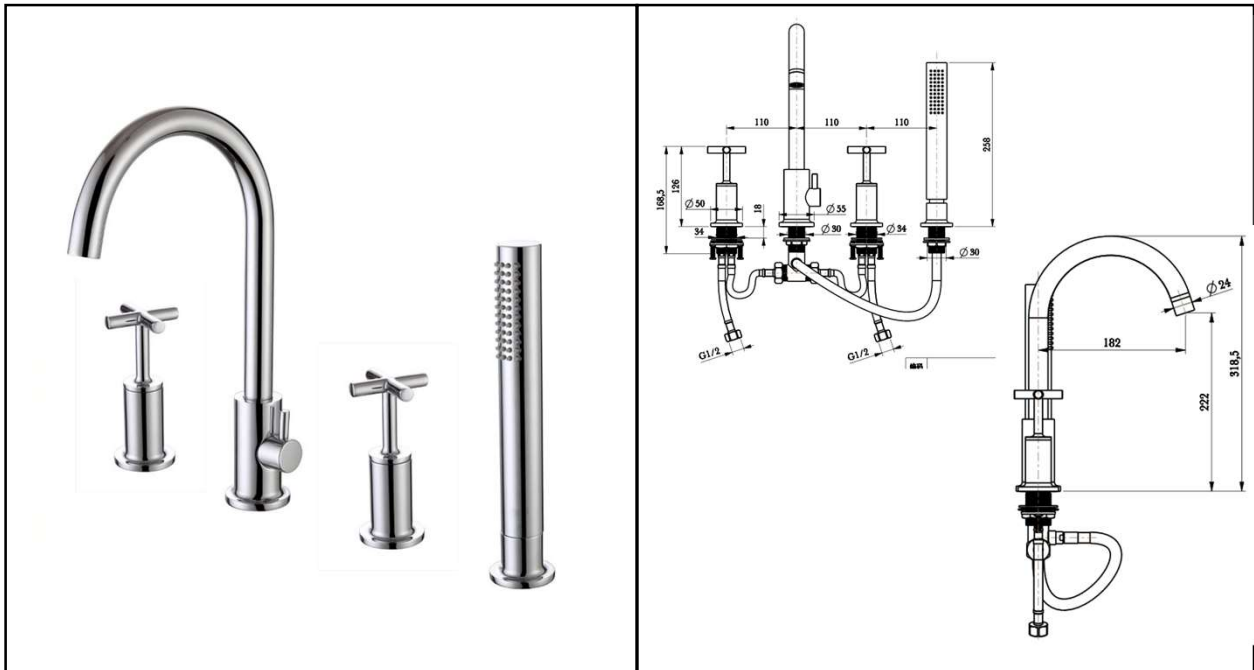

RAK ELLA TAPS
Bath Shower Mixer | 4TH

RAK
 CERAMICS

Dimensions: 330w x 182d x 318h mm

Colour: CHROME

Code: RAKELL3013

Pressures: 0.2 BAR – 6.0 BAR

Warranty: 15 YEARS

Weight: 4.00 KG

Dimensions: All Dimensions in mm tolerance $\pm 5\%$ for below 200mm and $\pm 3\%$ for above 200mm.
 Note: Due to a continuing development programme to improve design and performance the manufacturer reserves all rights to vary specifications without prior information.
 Please note accessories are for photographic use only.