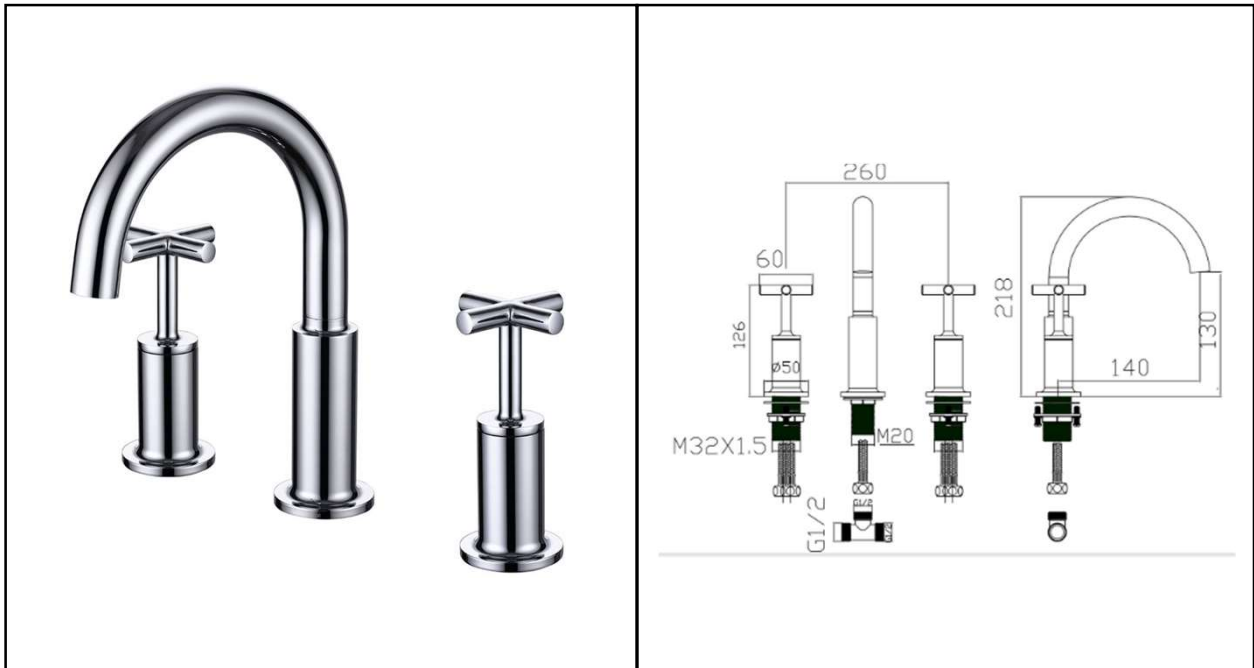

**RAK ELLA TAPS**  
**Bath Filler | 3TH**

**RAK**  
CERAMICS

**Dimensions:** 260w x 140d x 218h mm

**Colour:** CHROME

**Code:** RAKELL3011

**Pressures:** 0.2 BAR – 6.0 BAR

**Warranty:** 15 YEARS

**Weight:** 4.00 KG

Dimensions: All Dimensions in mm tolerance  $\pm 5\%$  for below 200mm and  $\pm 3\%$  for above 200mm.  
Note: Due to a continuing development programme to improve design and performance the manufacturer reserves all rights to vary specifications without prior information.  
Please note accessories are for photographic use only.