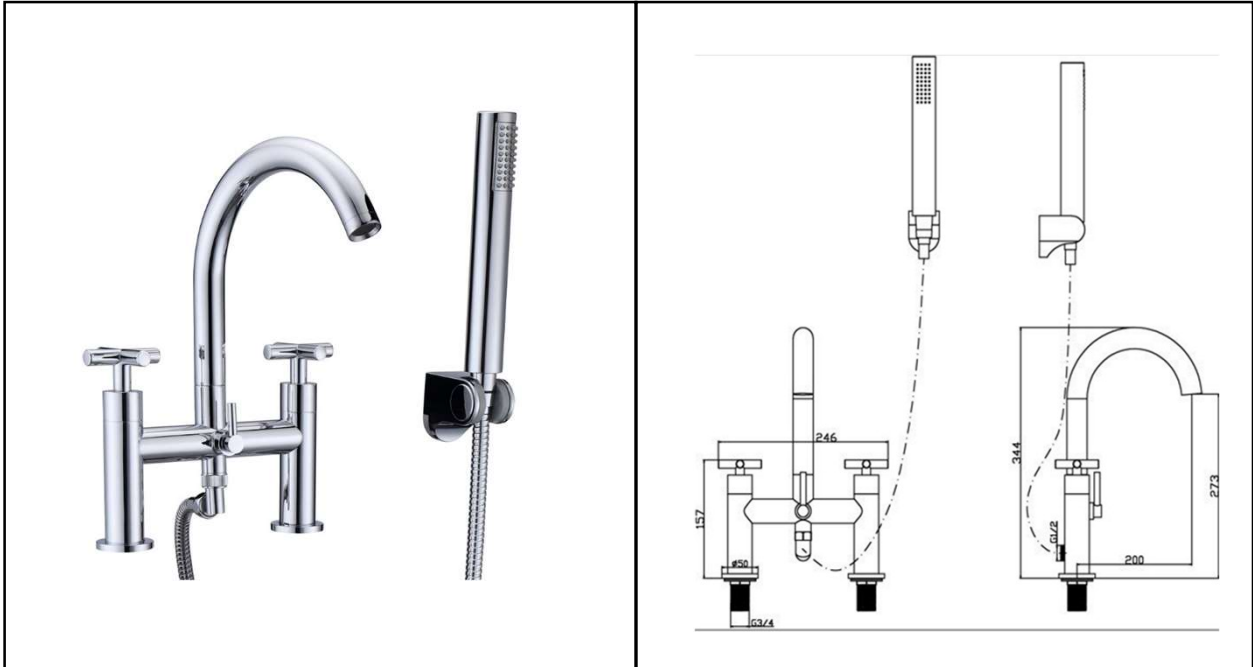

RAK ELLA TAPS
Bath Shower Mixer | 2TH

RAK
CERAMICS

Dimensions: 246w x 200d x 344h mm

Colour: CHROME

Code: RAKELL3005

Pressures: 0.5 BAR – 6.0 BAR

Warranty: 15 YEARS

Weight: 3.20 KG

Dimensions: All Dimensions in mm tolerance $\pm 5\%$ for below 200mm and $\pm 3\%$ for above 200mm.
Note: Due to a continuing development programme to improve design and performance the manufacturer reserves all rights to vary specifications without prior information.
Please note accessories are for photographic use only.