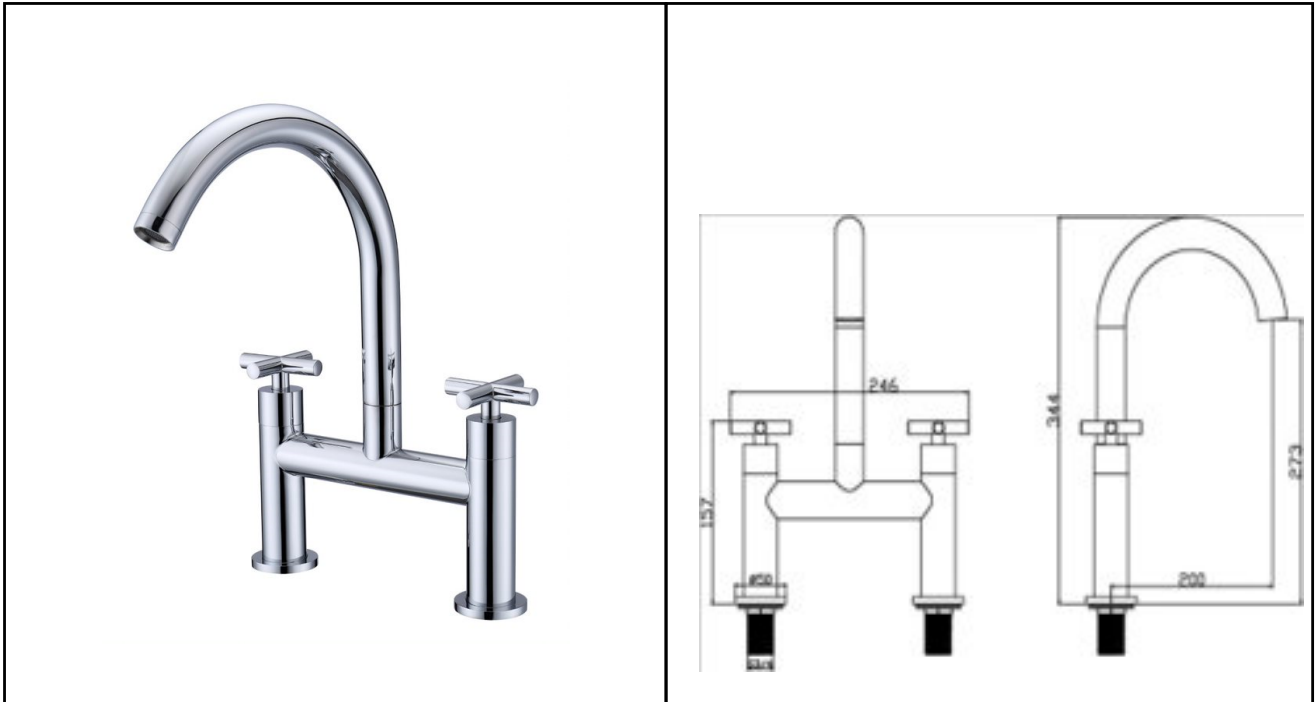

RAK ELLA TAPS
Bath Filler | 2H

RAK
CERAMICS

Dimensions: 246w x 200d x 344h mm

Colour: CHROME

Code: RAKELL3004

Pressures: 0.2 BAR – 6.0 BAR

Warranty: 15 YEARS

Weight: 2.38 KG

Dimensions: All Dimensions in mm tolerance $\pm 5\%$ for below 200mm and $\pm 3\%$ for above 200mm.

Note: Due to a continuing development programme to improve design and performance the manufacturer reserves all rights to vary specifications without prior information.