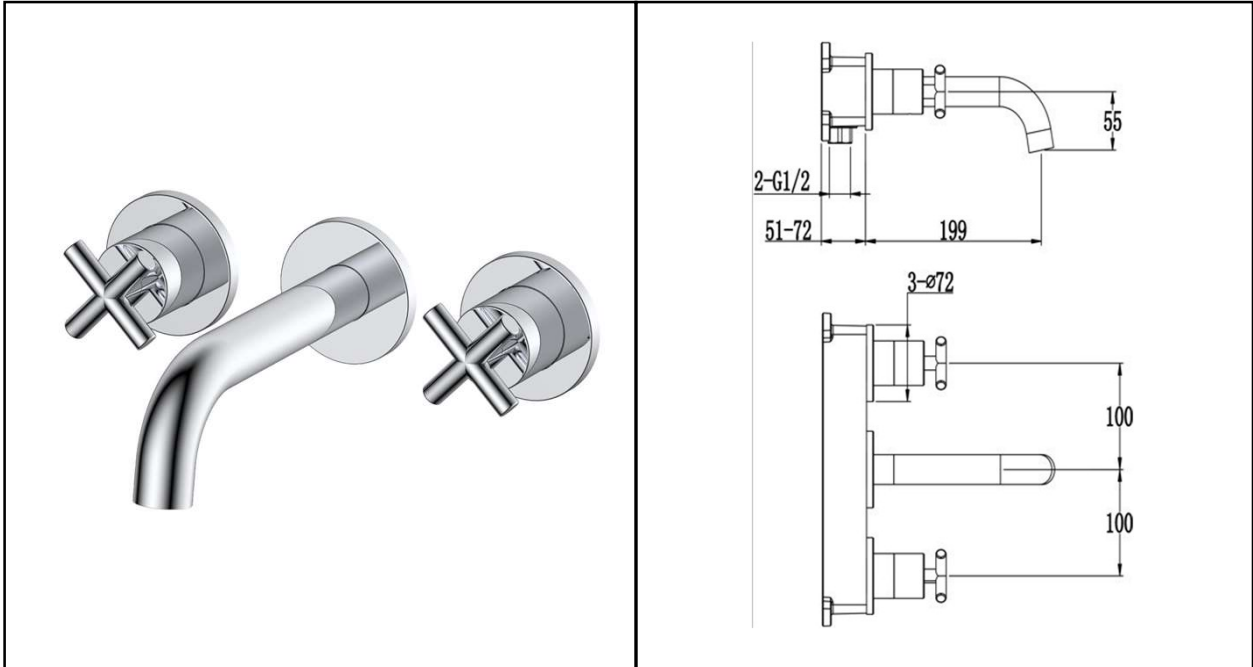

## RAK ELLA TAPS

Basin Mixer | Wall Mounted | 3TH

**RAK**  
CERAMICS

**Dimensions:** 200w x 199d x 0h mm

**Colour:** CHROME

**Code:** RAKELL3010

**Pressures:** 0.2 BAR – 6.0 BAR

**Warranty:** 15 YEARS

**Weight:** 3.54 KG

Dimensions: All Dimensions in mm tolerance  $\pm 5\%$  for below 200mm and  $\pm 3\%$  for above 200mm.  
Note: Due to a continuing development programme to improve design and performance the manufacturer reserves all rights to vary specifications without prior information.  
Please note accessories are for photographic use only.