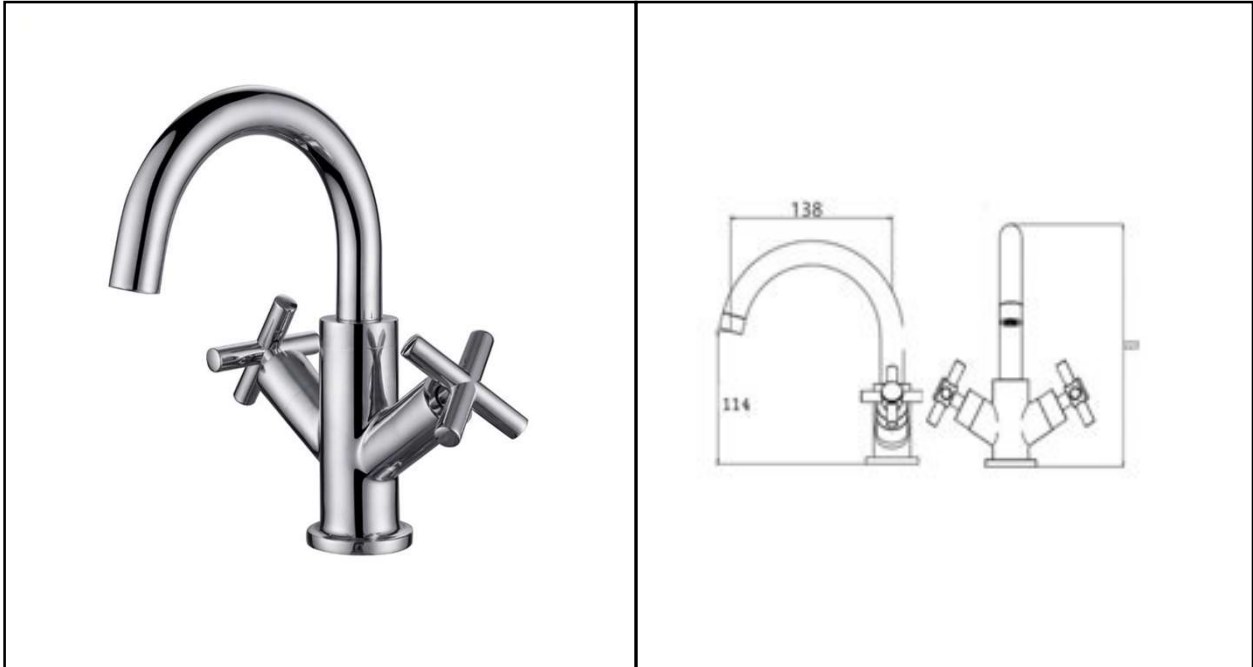

RAK ELLA TAPS
Basin Mixer

RAK
CERAMICS

Dimensions: 114w x 138d x 223h mm

Colour: CHROME

Code: RAKELL3001

Pressures: 0.2 BAR – 0.3 BAR

Warranty; 15 YEARS

Weight; 2.63KG

Dimensions: All Dimensions in mm tolerance $\pm 5\%$ for below 200mm and $\pm 3\%$ for above 200mm.
Note: Due to a continuing development programme to improve design and performance the manufacturer reserves all rights to vary specifications without prior information.
Please note accessories are for photographic use only.