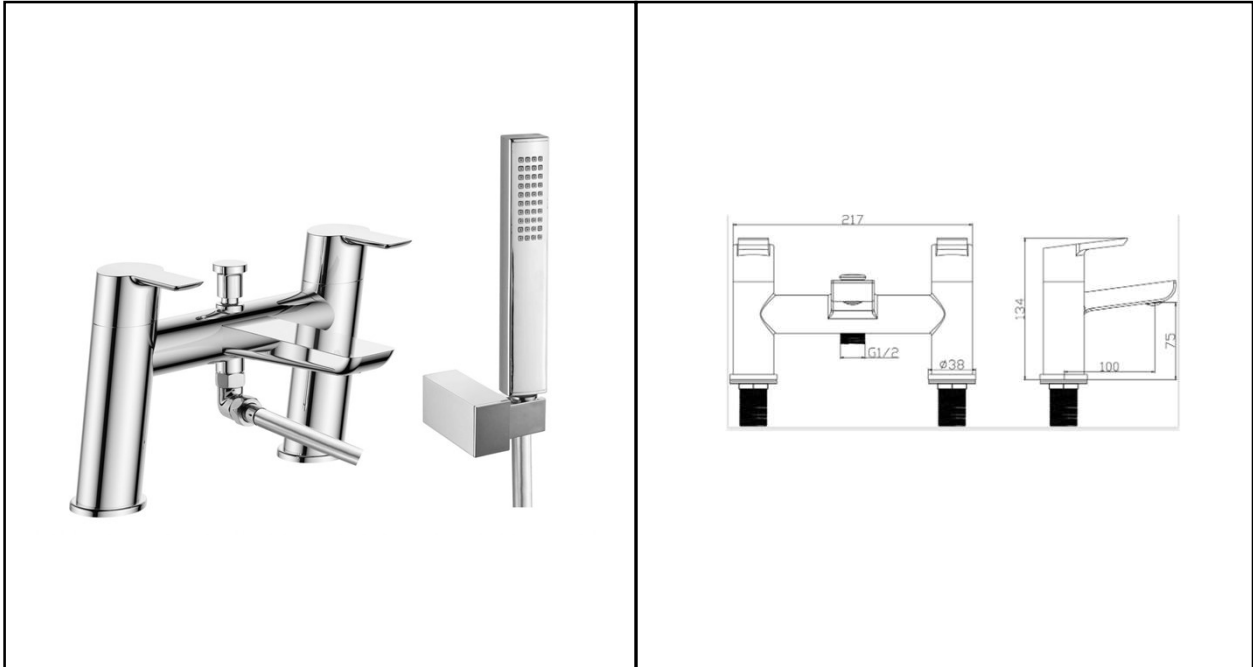

SPORT TAPS

Bath Shower Mixer | 2TH

RAK
CERAMICS

Dimensions: 217w x 100d x 134h mm

Colour: CHROME

Code: RAKSPO3005

Pressures: 0.2 BAR – 6.0 BAR

Warranty: 15 YEARS

Weight: 3.00 KG

Dimensions: All Dimensions in mm tolerance $\pm 5\%$ for below 200mm and $\pm 3\%$ for above 200mm.
Note: Due to a continuing development programme to improve design and performance the manufacturer reserves all rights to vary specifications without prior information.
Please note accessories are for photographic use only.