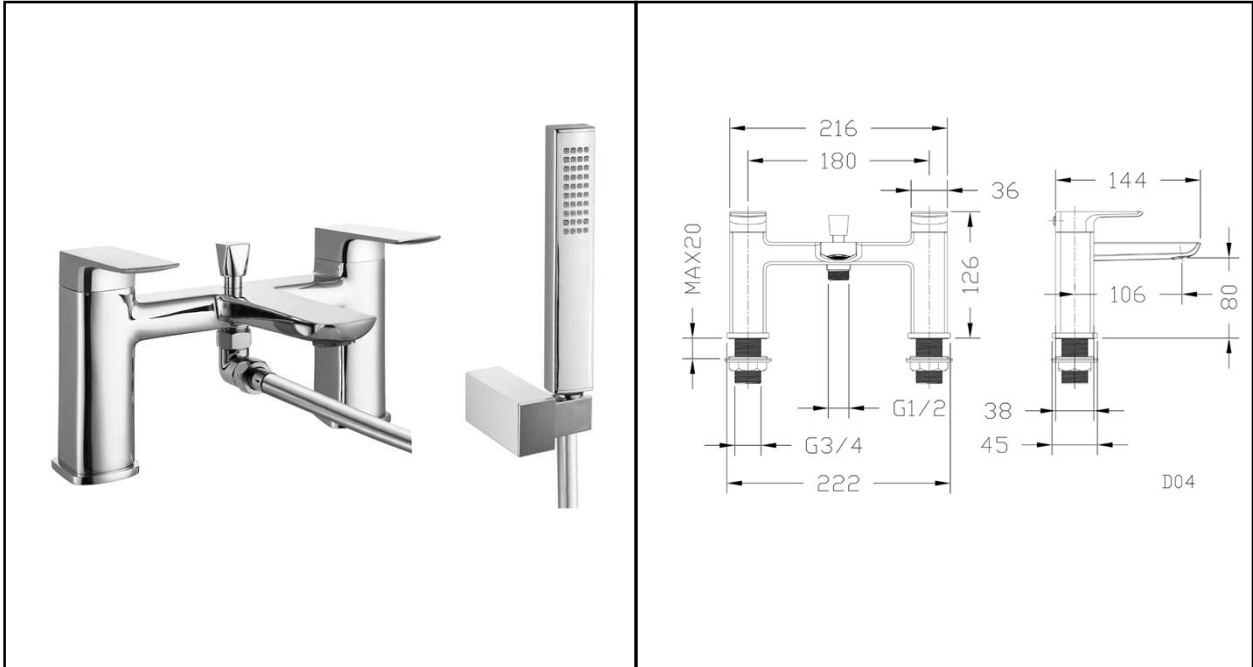

SUMMIT TAPS

Bath Shower Mixer | 2TH

RAK
CERAMICS

Dimensions: 216w x 144d x 126h mm

Colour: CHROME

Code: RAKSUM3005

Pressures: 0.2 BAR – 6.0 BAR

Warranty: 15 YEARS

Weight: 2.60 KG

Dimensions: All Dimensions in mm tolerance $\pm 5\%$ for below 200mm and $\pm 3\%$ for above 200mm.
Note: Due to a continuing development programme to improve design and performance the manufacturer reserves all rights to vary specifications without prior information.