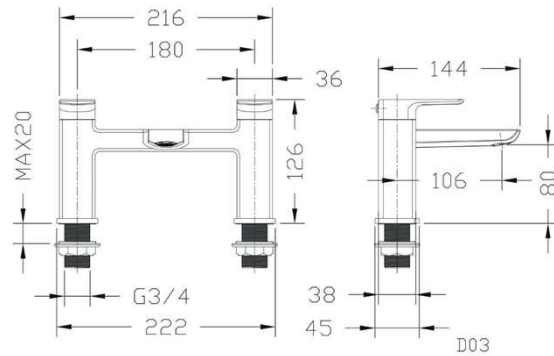

**SUMMIT TAPS**  
**Bath Filler | 2TH**

**RAK**  
CERAMICS

**Dimensions:** 216w x 144d x 126h mm

**Colour:** CHROME

**Code:** RAKSUM3004

**Pressures:** 0.2 BAR – 6.0 BAR

**Warranty:** 15 YEARS

**Weight:** 2.49 KG

Dimensions: All Dimensions in mm tolerance  $\pm 5\%$  for below 200mm and  $\pm 3\%$  for above 200mm.  
Note: Due to a continuing development programme to improve design and performance the manufacturer reserves all rights to vary specifications without prior information.  
Please note accessories are for photographic use only.