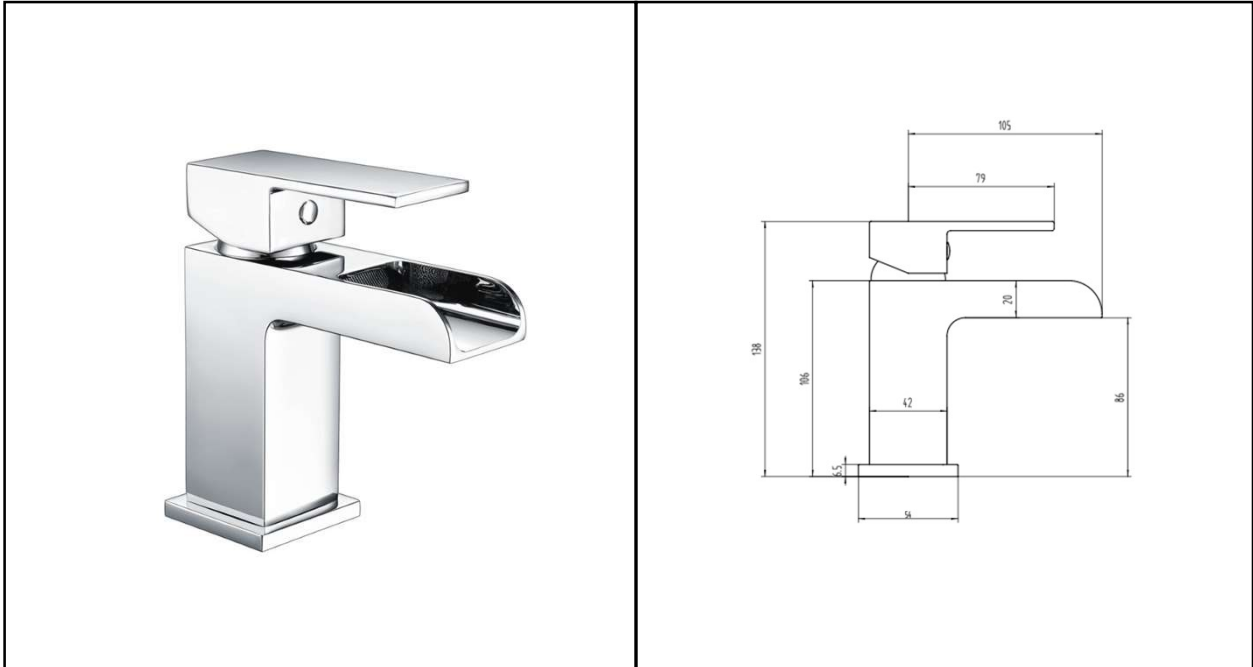

ART TAPS

Waterfall Mono Basin Mixer | Flat

RAK
CERAMICS

Dimensions: 54w x 105d x 138h mm

Colour: CHROME

Code: RAKWFF3001

Pressures: 0.1 BAR – 6.0 BAR

Warranty: 15 YEARS

Weight: 2.95 KG

Dimensions: All Dimensions in mm tolerance $\pm 5\%$ for below 200mm and $\pm 3\%$ for above 200mm.
Note: Due to a continuing development programme to improve design and performance the manufacturer reserves all rights to vary specifications without prior information.
Please note accessories are for photographic use only.