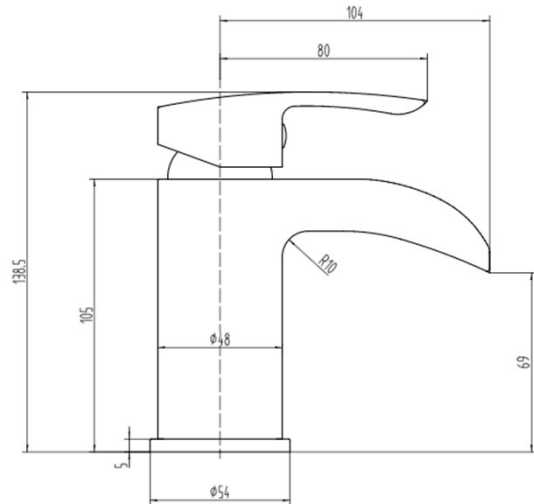

ART TAPS

Waterfall Mono Basin Mixer Curve

RAK
CERAMICS

Dimensions: 48w x 104d x 138.5h mm

Colour: CHROME

Code: RAKWFC3001

Pressures: 0.1 BAR – 6.0 BAR

Warranty: 15 YEARS

Weight: 1.50 KG

Dimensions: All Dimensions in mm tolerance $\pm 5\%$ for below 200mm and $\pm 3\%$ for above 200mm.
Note: Due to a continuing development programme to improve design and performance the manufacturer reserves all rights to vary specifications without prior information.
Please note accessories are for photographic use only.