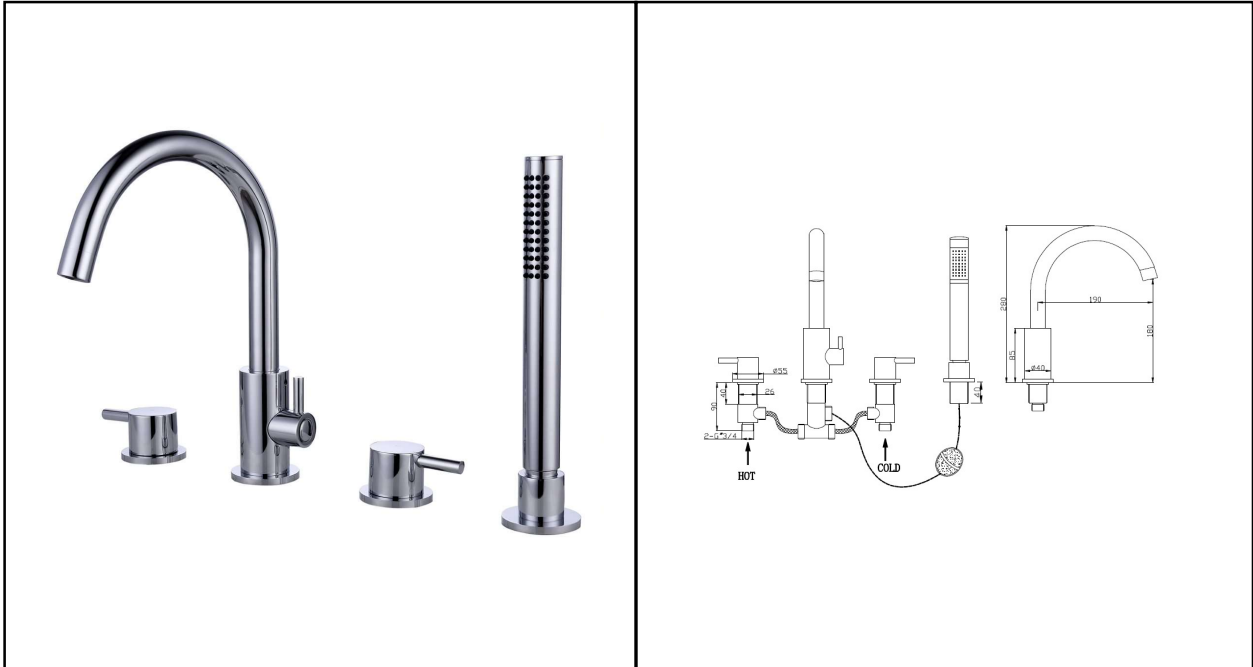

**PRIMA TECH TAPS**  
Bath Shower Mixer | 4 Hole

**RAK**  
CERAMICS

**Dimensions:** 400w x 190d x 280h mm

**Colour:** CHROME

**Code:** RAKPRT3013

**Pressures:** 0.2 BAR – 6.0 BAR

**Warranty:** 15 YEARS

**Weight:** 3.75 KG

Dimensions: All Dimensions in mm tolerance  $\pm 5\%$  for below 200mm and  $\pm 3\%$  for above 200mm.  
Note: Due to a continuing development programme to improve design and performance the manufacturer reserves all rights to vary specifications without prior information.  
Please note accessories are for photographic use only.