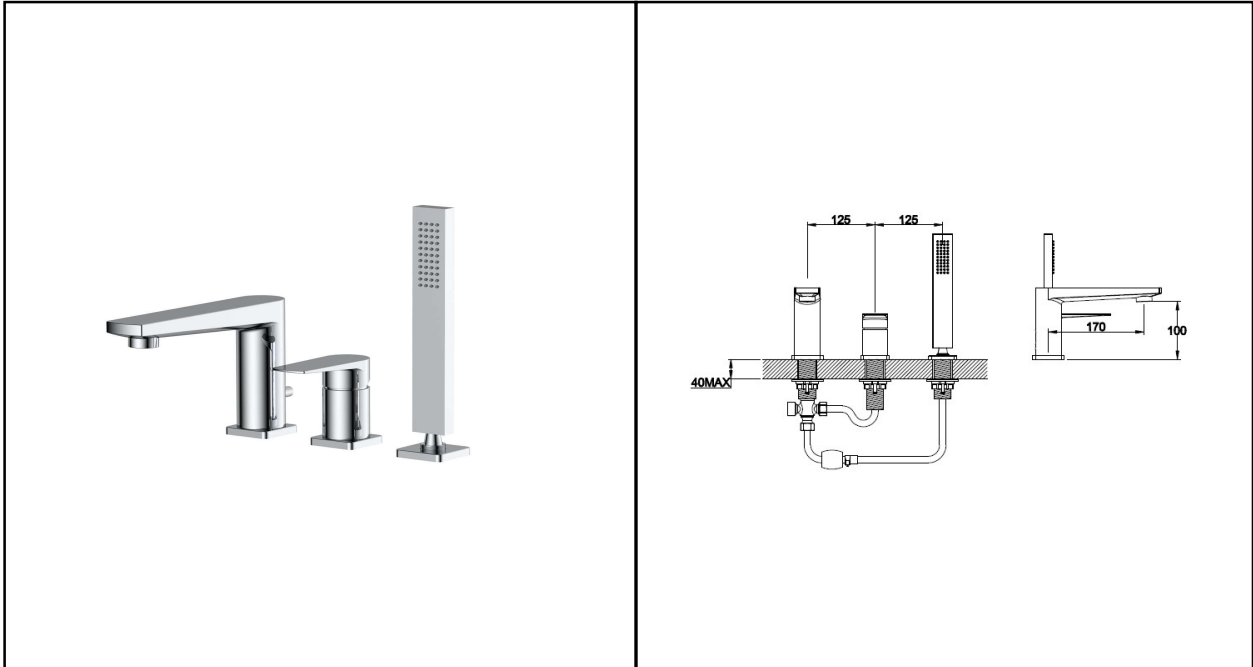

**RAK BLADE TAPS**  
Bath Shower Mixer | 3TH

**RAK**  
CERAMICS

**Dimensions:** 250w x 170d x100h mm

**Colour:** CHROME

**Code:** RAKBLD3012

**Bar Pressures** 0.5 Bar – 5.0 Bar

**Warranty** 15 YEARS

**Weight** 3.8 kg

Dimensions: All Dimensions in mm tolerance  $\pm 5\%$  for below 200mm and  $\pm 3\%$  for above 200mm.  
Note: Due to a continuing development programme to improve design and performance the manufacturer reserves all rights to vary specifications without prior information.  
Please note accessories are for photographic use only.