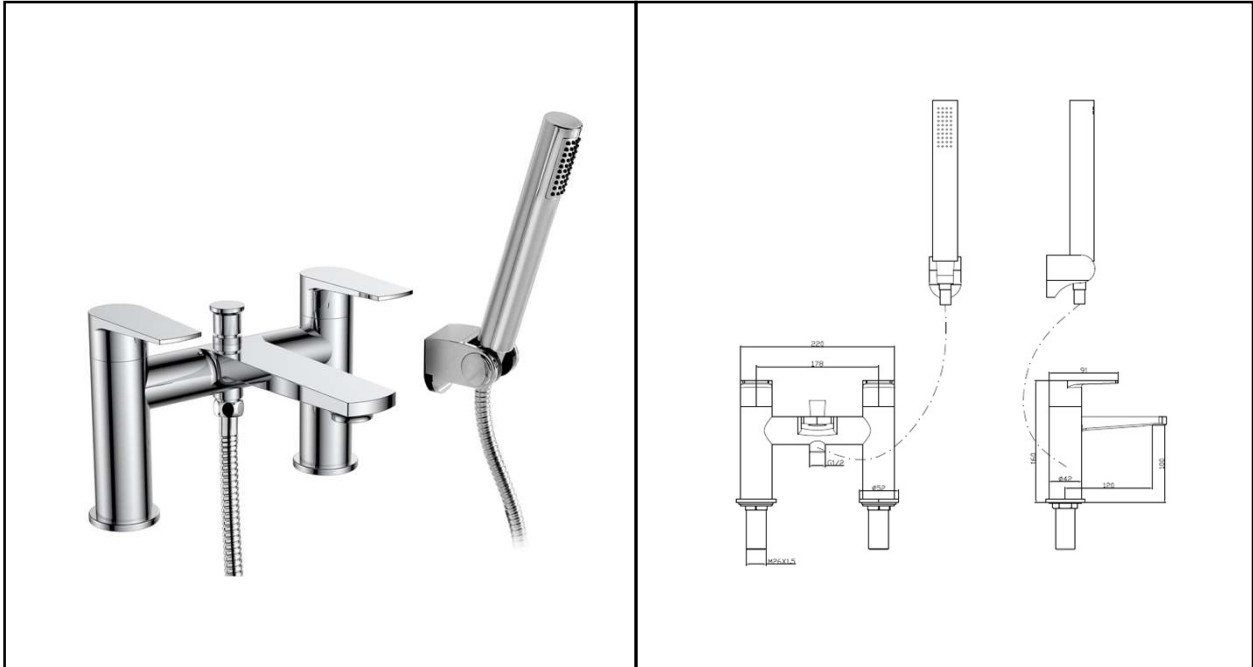

RAK BLADE TAPS

Bath Shower Mixer | 2TH

RAK
CERAMICS

Dimensions: 220w x 120d x 160h mm

Colour: CHROME

Code: RAKBLD3005

Bar Pressures 0.5 Bar – 5.0 Bar

Warranty 15 YEARS

Weight 3.75 kg

Dimensions: All Dimensions in mm tolerance $\pm 5\%$ for below 200mm and $\pm 3\%$ for above 200mm.
Note: Due to a continuing development programme to improve design and performance the manufacturer reserves all rights to vary specifications without prior information.
Please note accessories are for photographic use only.