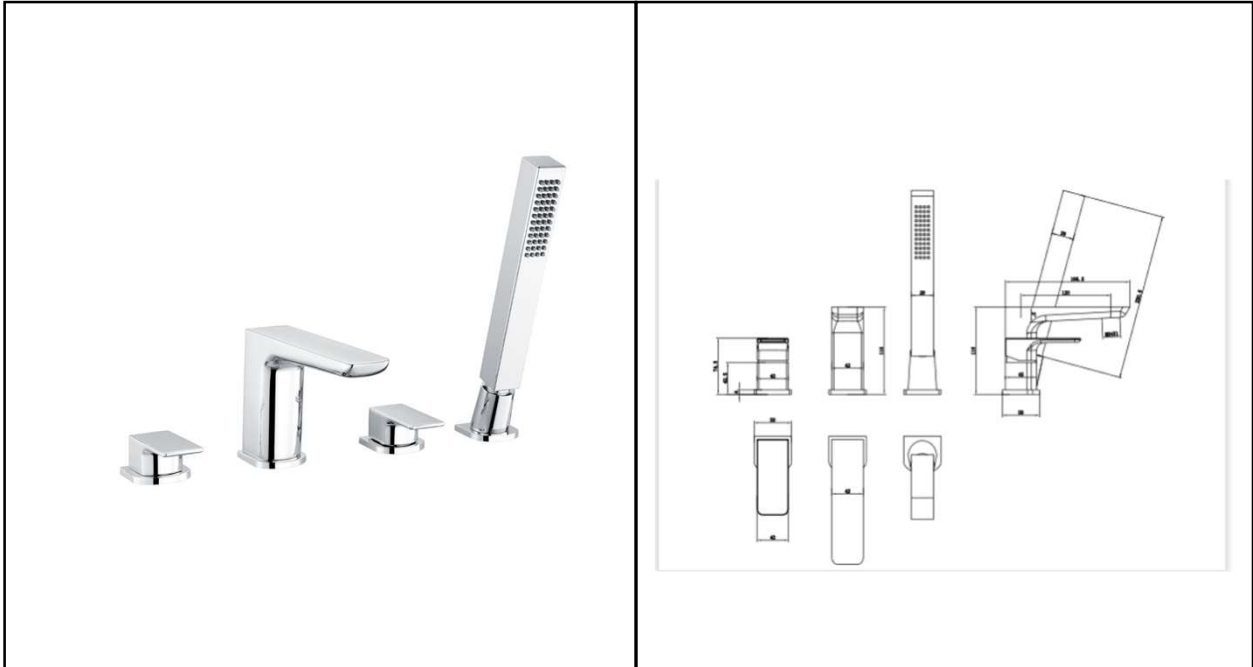

**RAK MOON TAPS**  
**Bath Shower Mixer | 4TH**

**RAK**  
CERAMICS

---

**Dimensions:** 42w x 166.5d x 116h mm

---

**Colour:** CHROME

---

**Code:** RAKMOO3013

---

**Pressures:** 0.5 BAR – 6.0 BAR

---

**Warranty:** 15 YEARS

---

**Weight:** 3.20 KG

---

Dimensions: All Dimensions in mm tolerance  $\pm 5\%$  for below 200mm and  $\pm 3\%$  for above 200mm.  
Note: Due to a continuing development programme to improve design and performance the manufacturer reserves all rights to vary specifications without prior information.  
Please note accessories are for photographic use only.