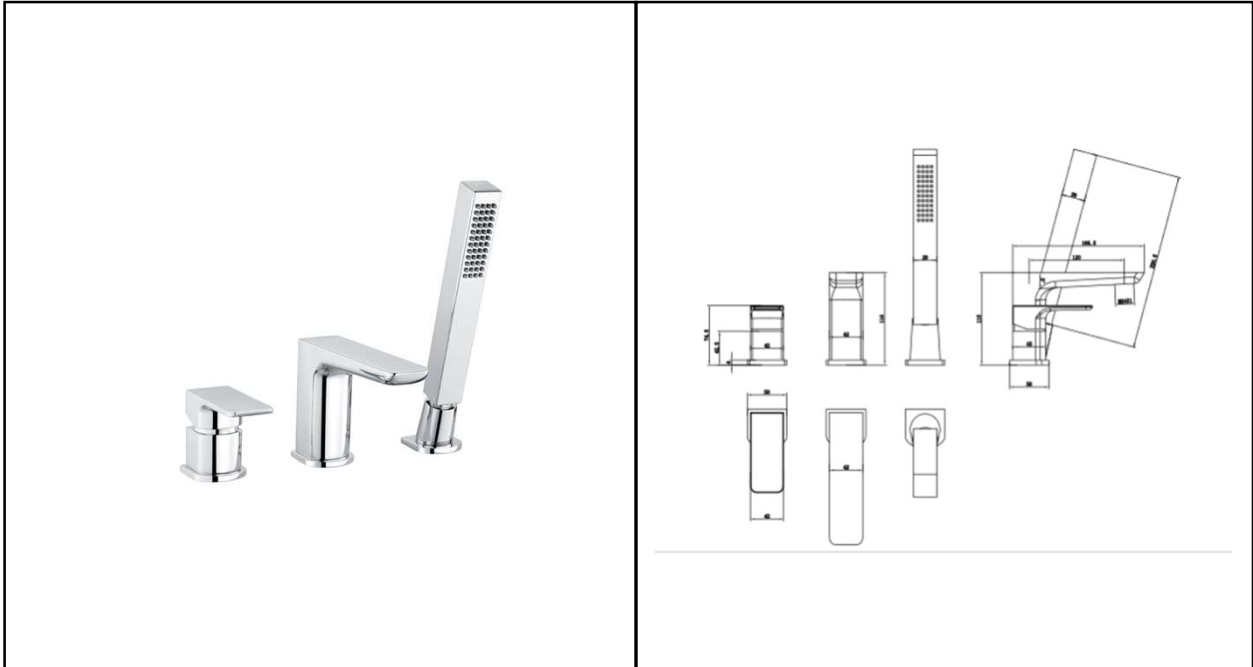

RAK MOON TAPS
Bath Shower Mixer | 3TH

RAK
CERAMICS

Dimensions: 42w x 166.5d x 116h mm

Colour: CHROME

Code: RAKMOO3012

Pressures: 0.5 BAR – 6.0 BAR

Warranty: 15 YEARS

Weight: 2.50 KG

Dimensions: All Dimensions in mm tolerance $\pm 5\%$ for below 200mm and $\pm 3\%$ for above 200mm.
Note: Due to a continuing development programme to improve design and performance the manufacturer reserves all rights to vary specifications without prior information.
Please note accessories are for photographic use only.