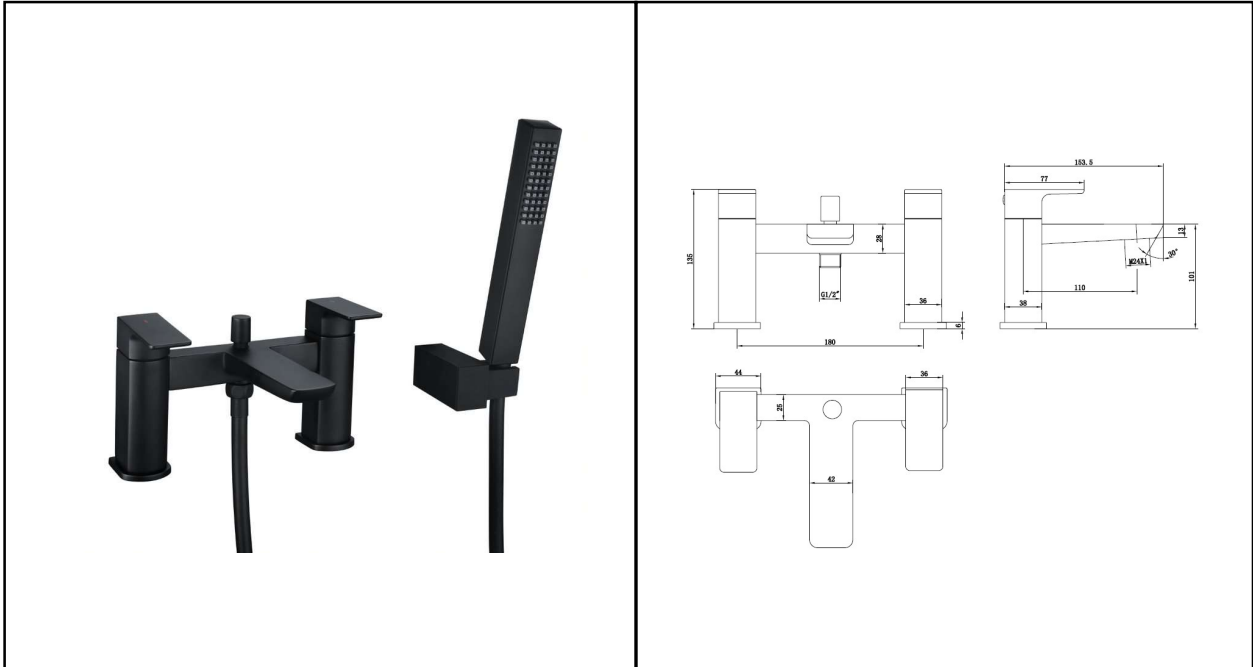

RAK MOON TAPS
Bath Shower Mixer | 2TH)

| | |
|--------------------|------------------------|
| Dimensions: | 180w x 153.5d x135h mm |
| Colour: | BLACK |
| Code: | RAKMOO3005B |
| Pressures: | 0.2 BAR – 6.0 BAR |
| Warranty: | 15 YEARS |
| Weight: | 3.00 KG |

Dimensions: All Dimensions in mm tolerance $\pm 5\%$ for below 200mm and $\pm 3\%$ for above 200mm.
 Note: Due to a continuing development programme to improve design and performance the manufacturer reserves all rights to vary specifications without prior information.
 Please note accessories are for photographic use only.