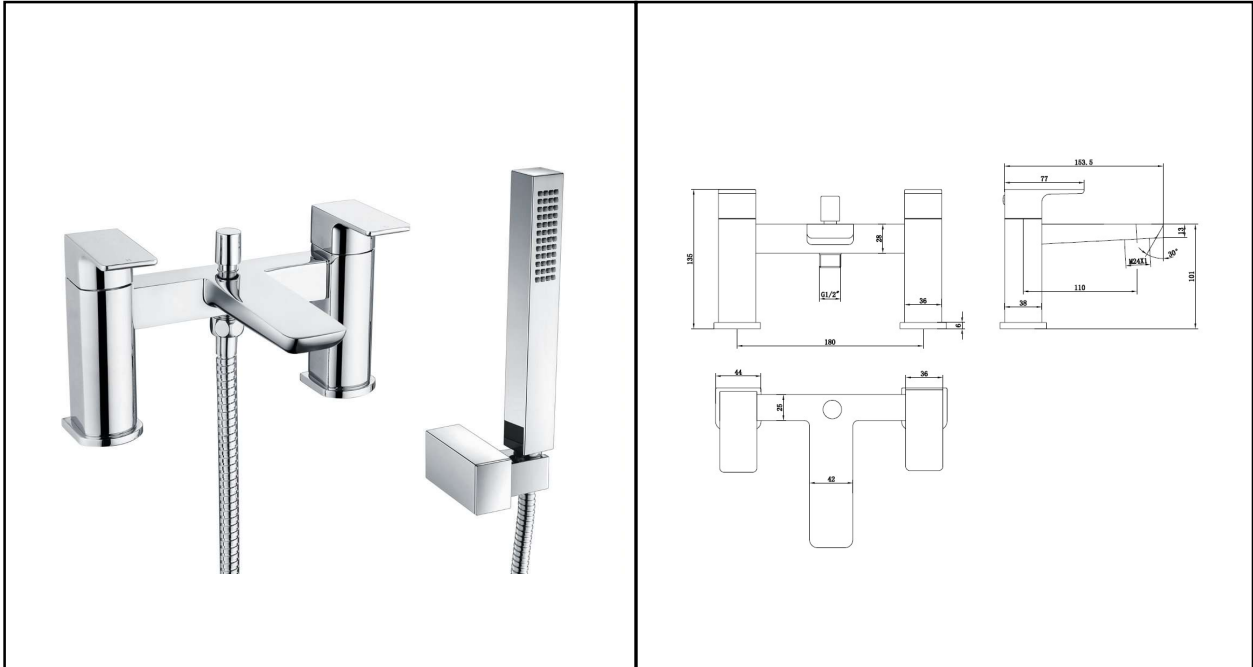

RAK MOON TAPS
Bath Shower Mixer | 2TH)

RAK
 CERAMICS

Dimensions: 180w x 153.5d x135h mm

Colour: CHROME

Code: RAKMOO3005

Pressures: 0.2 BAR – 6.0 BAR

Warranty: 15 YEARS

Weight: 3.00 KG

Dimensions: All Dimensions in mm tolerance $\pm 5\%$ for below 200mm and $\pm 3\%$ for above 200mm.
 Note: Due to a continuing development programme to improve design and performance the manufacturer reserves all rights to vary specifications without prior information.
 Please note accessories are for photographic use only.