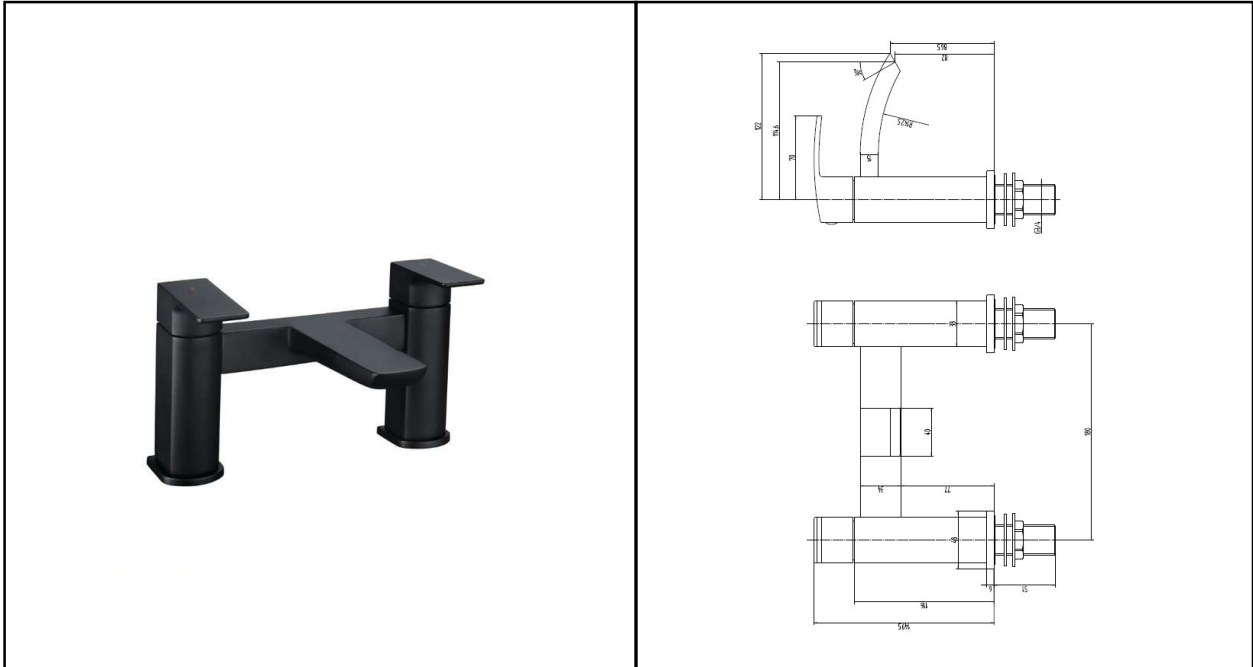

**RAK MOON TAPS
BATH FILLER | 2TH**

RAK
CERAMICS

Dimensions: 216w x 158d x135h mm

Colour: BLACK

Code: RAKMOO3004B

Pressures: 0.4 BAR – 6.0 BAR

Warranty: 15 YEARS

Weight: 2.50 KG

Dimensions: All Dimensions in mm tolerance $\pm 5\%$ for below 200mm and $\pm 3\%$ for above 200mm.
Note: Due to a continuing development programme to improve design and performance the manufacturer reserves all rights to vary specifications without prior information.
Please note accessories are for photographic use only.