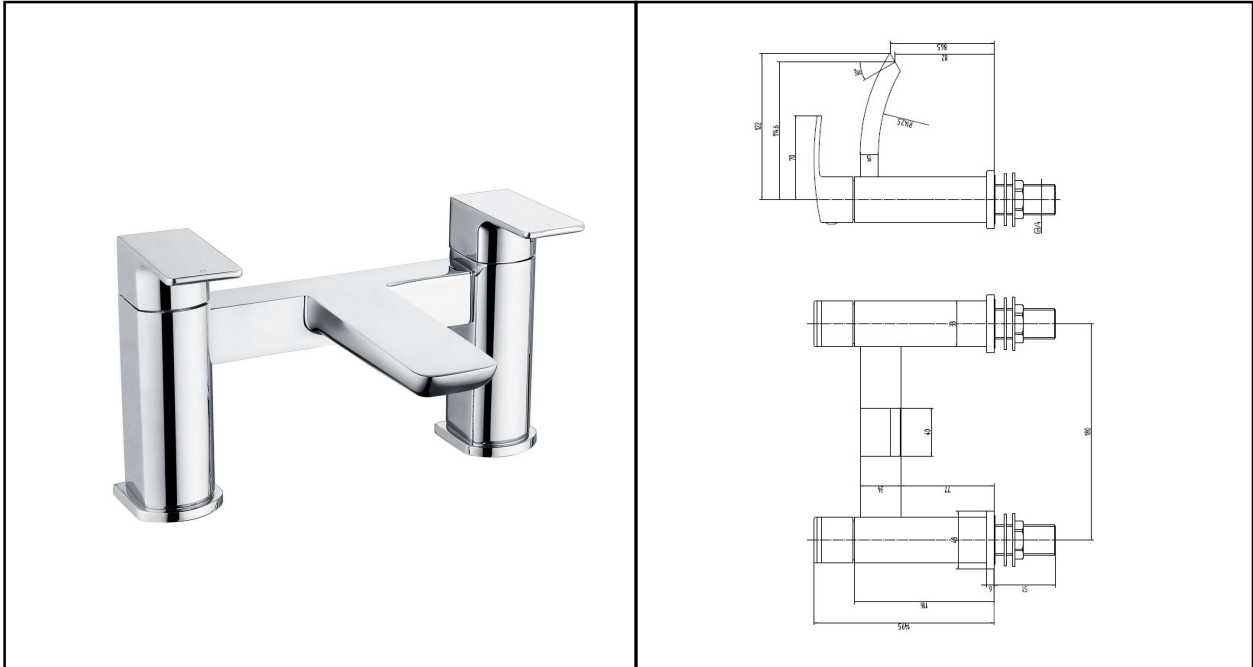

**RAK MOON TAPS
BATH FILLER | 2TH**

RAK
CERAMICS

Dimensions: 216w x 158d x135h mm

Colour: CHROME

Code: RAKMOO3004

Pressures: 0.4 BAR – 6.0 BAR

Warranty: 15 YEARS

Weight: 2.50 KG

Dimensions: All Dimensions in mm tolerance $\pm 5\%$ for below 200mm and $\pm 3\%$ for above 200mm.
Note: Due to a continuing development programme to improve design and performance the manufacturer reserves all rights to vary specifications without prior information.
Please note accessories are for photographic use only.