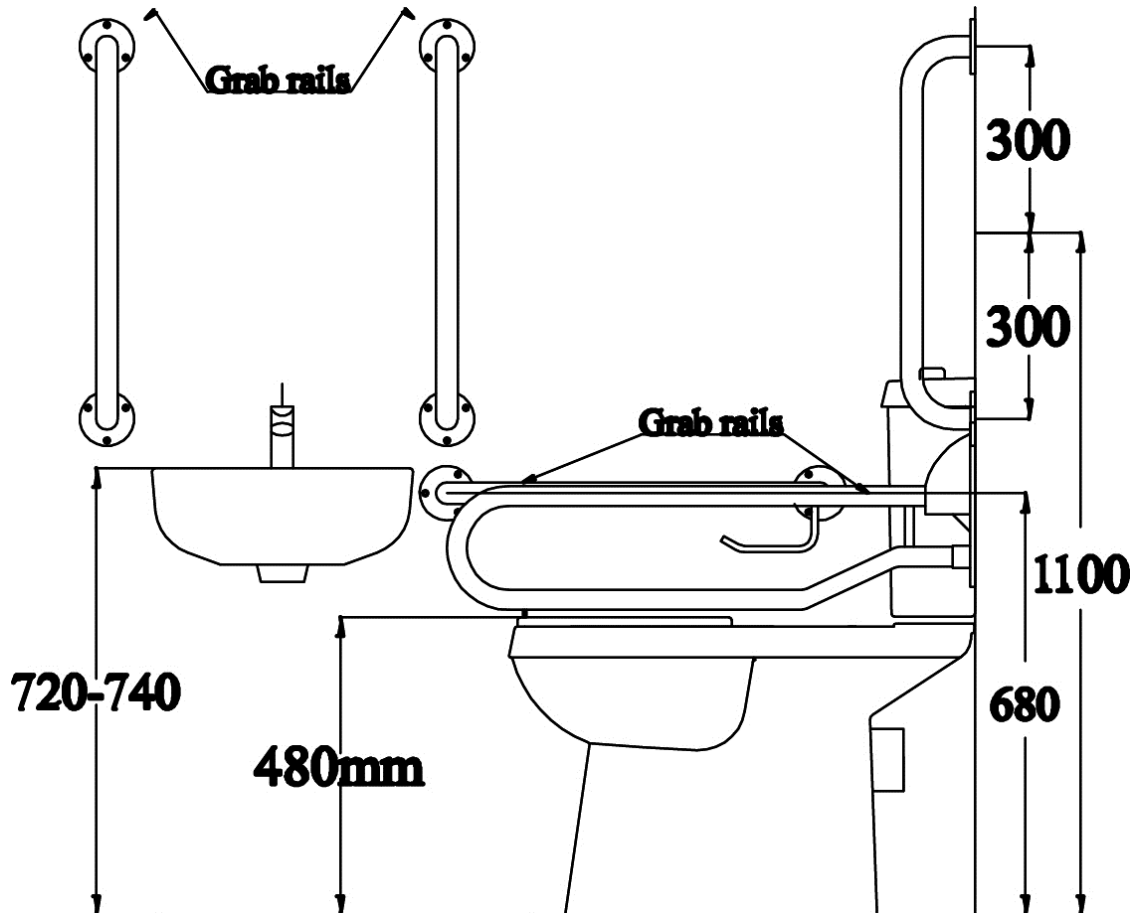

TECHNICAL DATASHEET

DOC M PACK WHITE

Finishes

BLUE

Requirement

Suitable for all plumbing systems

Guarantee & Aftercare

During installation extra care must be taken to avoid damaging the fittings. We provide a 5 year guarantee against faulty workmanship or materials (excluding serviceable parts), providing they have been installed, cared for and used in accordance with our instructions.