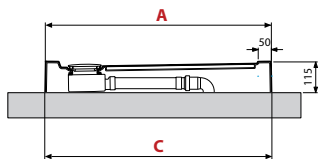

VICTORY

QUADRANT SHOWER TRAY

NEWS
flat bottom design

OPTIONAL

Waste column ø 90 not included

Code	Price
PIL90PCAB-CR40	

For water tight installation, use our drain **PIL90PCAB-CR40**, or waste columns with double lip seal.

Matt Black
(28)

OPTIONAL

Waste cover matching tray's colour

X Embedded in the floor area for unloading H100

Y The area available for unloading above the floor

● IN STOCK UK

(Other products)
Please check availability

Construction of the code: **Code** + **Colour** = Final product code

VICTORY

RIM 4,5 CM

Dimensions				Code	Select the finishing / price					
					30	79	11	27	29	28
					White	Soft White	Beige	Corda	Grey	Matt Black
80 x 80	794	244	796	VINR804-						
90 x 90	894	344	896	VINR904-						
100 x 100	994	444	996	VINR1004-						

Waste cover matching tray's colour **KR90CPILOLP-**

* Reinforcing steel profile

VICTORY

RIM 11,5 CM

Dimensions					Code	Select the finishing / price					
						30	79	11	27	29	28
						White	Soft White	Beige	Corda	Grey	Matt Black
80 x 80	794	244	400	798	VINR8011-						
90 x 90	894	344	500	898	VINR9011-						
100 x 100	994	444	600	998	VINR10011-						