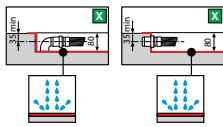

VICTORY

QUADRANT SHOWER TRAY

NEWS
flat bottom design

OPTIONAL

Waste column ø 90 not included

Code	Price
PIL90PCAB-CR40	

For water tight installation, use our drain **PIL90PCAB-CR40**, or waste columns with double lip seal.

Matt Black
(28)

OPTIONAL

Waste cover matching tray's colour

X Embedded in the floor area for unloading H100

Y The area available for unloading above the floor

● IN STOCK UK

(Other products)
Please check availability