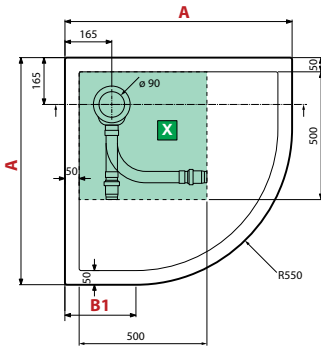

VICTORY

QUADRANT SHOWER TRAY

NEWS
flat bottom design

OPTIONAL

Waste column ø 90 not included

Code	Price
PIL90PCAB-CR40	

For water tight installation, use our drain **PIL90PCAB-CR40**, or waste columns with double lip seal.

Matt Black
(28)

OPTIONAL

Waste cover matching tray's colour

X Embedded in the floor area for unloading H100

Y The area available for unloading above the floor

● IN STOCK UK

(Other products)
Please check availability

Construction of the code: **Code** + **Colour** = Final product code

VICTORY

RIM 4,5 CM

Dimensions				Code	Select the finishing / price					
					30	79	11	27	29	28
					White	Soft White	Beige	Corda	Grey	Matt Black
80 x 80	794	244	796	VINR804-						
90 x 90	894	344	896	VINR904-						
100 x 100	994	444	996	VINR1004-						

Waste cover matching tray's colour **KR90CPILOLP-**

* Reinforcing steel profile

VICTORY

RIM 11,5 CM

Dimensions					Code	Select the finishing / price					
						30	79	11	27	29	28
						White	Soft White	Beige	Corda	Grey	Matt Black
80 x 80	794	244	400	798	VINR8011-						
90 x 90	894	344	500	898	VINR9011-						
100 x 100	994	444	600	998	VINR10011-						