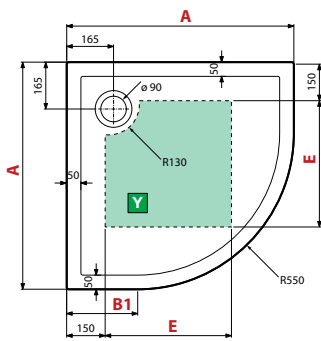

VICTORY

QUADRANT SHOWER TRAY

NEWS
flat bottom design

OPTIONAL

Waste column ø 90 not included

Code	Price
PIL90PCAB-CR40	

For water tight installation, use our drain **PIL90PCAB-CR40**, or waste columns with double lip seal.

Matt Black
(28)

OPTIONAL

Waste cover matching tray's colour

X Embedded in the floor area for unloading H100

Y The area available for unloading above the floor

● IN STOCK UK

(Other products)
Please check availability

Construction of the code: **Code** + **Colour** = Final product code

VICTORY

RIM 4,5 CM

Dimensions				Code	Select the finishing / price					
					30	79	11	27	29	28
					White	Soft White	Beige	Corda	Grey	Matt Black
80 x 80	794	244	796	VINR804-						
90 x 90	894	344	896	VINR904-						
100 x 100	994	444	996	VINR1004-						

Waste cover matching tray's colour **KR90CPILOLP-**

* Reinforcing steel profile

VICTORY

RIM 11,5 CM

Dimensions					Code	Select the finishing / price					
						30	79	11	27	29	28
						White	Soft White	Beige	Corda	Grey	Matt Black
80 x 80	794	244	400	798	VINR8011-						
90 x 90	894	344	500	898	VINR9011-						
100 x 100	994	444	600	998	VINR10011-						