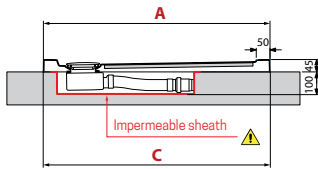

VICTORY

QUADRANT SHOWER TRAY

NEWS
flat bottom design

OPTIONAL

Waste column ø 90 not included

Code	Price
PIL90PCAB-CR40	

For water tight installation, use our drain **PIL90PCAB-CR40**, or waste columns with double lip seal.

Matt Black
(28)

OPTIONAL

Waste cover matching tray's colour

X Embedded in the floor area for unloading H100

Y The area available for unloading above the floor

● IN STOCK UK

(Other products)
Please check availability

Construction of the code: **Code** + **Colour** = Final product code

VICTORY

RIM 4,5 CM

Dimensions				Code	Select the finishing / price					
					30	79	11	27	29	28
					White	Soft White	Beige	Corda	Grey	Matt Black
80 x 80	794	244	796	VINR804-						
90 x 90	894	344	896	VINR904-						
100 x 100	994	444	996	VINR1004-						