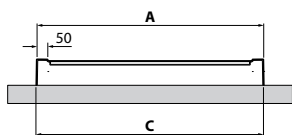

Grey
(29)

Matt Black
(28)

X Embedded in the floor area for unloading H100

Y The area available for unloading above the floor

● IN STOCK UK

(Other products)
Please check availability

OLYMPIC

RIM 4,5 CM

Dimensions			Code	Select the finishing / price					
				30	79	11	27	29	28
	AxB * ± 2 mm	CxD ** ± 3 mm		White	Soft White	Beige	Corda	Grey	Matt Black
80 x 80	794 x 794	796 x 796	OLN804-						
90 x 90	894 x 894	896 x 896	OLN904-						
100 x 100	994 x 994	996 x 996	OLN1004-						
90 x 70	894 x 694	896 x 696	OLN90704-						
90 x 75	894 x 744	896 x 746	OLN90754-						
100 x 70	994 x 694	996 x 696	OLN100704-						
100 x 80	994 x 794	996 x 796	OLN100804-						
120 x 80	1194 x 794	1196 x 796	OLN120804-						
120 x 90	1194 x 894	1196 x 896	OLN120904-						

Waste cover matching tray's colour **KR90CPILOLP-**

- * Measurements of the upper part of the plate
- ** Measurements of the tray by floor

* Reinforcing steel profile

OLYMPIC

RIM 11,5 CM

Dimensions			Code	Select the finishing / price					
				30	79	11	27	29	28
	AxB * ± 2 mm	CxD ** ± 3 mm		White	Soft White	Beige	Corda	Grey	Matt Black
80 x 80	794 x 794	796 x 796	OLN8011-						
90 x 90	894 x 894	896 x 896	OLN9011-						
100 x 100	994 x 994	996 x 996	OLN10011-						
90 x 70	894 x 694	896 x 696	OLN907011-						
90 x 75	894 x 744	896 x 746	OLN907511-						
100 x 70	994 x 694	996 x 696	OLN1007011-						
100 x 80	994 x 794	996 x 796	OLN1008011-						
120 x 80	1194 x 794	1196 x 796	OLN1208011-						
120 x 90	1194 x 894	1196 x 896	OLN1209011-						