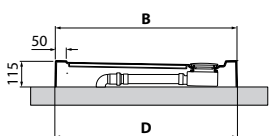

OLYMPIC

SQUARE AND RECTANGULAR SHOWER TRAY

NEWS
flat bottom design

8 cm

OPTIONAL

Waste column \varnothing 90 not included

Code	Price
PIL90PCAB-CR40	

For water tight installation, use our drain **PIL90PCAB-CR40**, or waste columns with double lip seal.

Grey
(29)

Matt Black
(28)

X Embedded in the floor area for unloading H100

Y The area available for unloading above the floor

● IN STOCK UK

(Other products)
Please check availability

OLYMPIC

RIM 4,5 CM

Dimensions			Code	Select the finishing / price					
				30	79	11	27	29	28
	AxB * ± 2 mm	CxD ** ± 3 mm		White	Soft White	Beige	Corda	Grey	Matt Black
80 x 80	794 x 794	796 x 796	OLN804-						
90 x 90	894 x 894	896 x 896	OLN904-						
100 x 100	994 x 994	996 x 996	OLN1004-						
90 x 70	894 x 694	896 x 696	OLN90704-						
90 x 75	894 x 744	896 x 746	OLN90754-						
100 x 70	994 x 694	996 x 696	OLN100704-						
100 x 80	994 x 794	996 x 796	OLN100804-						
120 x 80	1194 x 794	1196 x 796	OLN120804-						
120 x 90	1194 x 894	1196 x 896	OLN120904-						

Waste cover matching tray's colour **KR90CPILOLP-**

- * Measurements of the upper part of the plate
- ** Measurements of the tray by floor

* Reinforcing steel profile

OLYMPIC

RIM 11,5 CM

Dimensions			Code	Select the finishing / price					
				30	79	11	27	29	28
	AxB * ± 2 mm	CxD ** ± 3 mm		White	Soft White	Beige	Corda	Grey	Matt Black
80 x 80	794 x 794	796 x 796	OLN8011-						
90 x 90	894 x 894	896 x 896	OLN9011-						
100 x 100	994 x 994	996 x 996	OLN10011-						
90 x 70	894 x 694	896 x 696	OLN907011-						
90 x 75	894 x 744	896 x 746	OLN907511-						
100 x 70	994 x 694	996 x 696	OLN1007011-						
100 x 80	994 x 794	996 x 796	OLN1008011-						
120 x 80	1194 x 794	1196 x 796	OLN1208011-						
120 x 90	1194 x 894	1196 x 896	OLN1209011-						