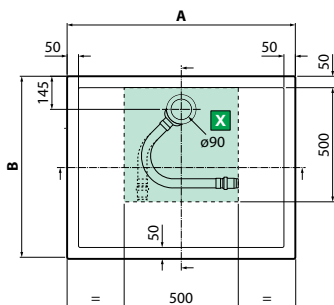

OLYMPIC

SQUARE AND RECTANGULAR SHOWER TRAY

NEWS
flat bottom design

8 cm

OPTIONAL

Waste column \varnothing 90 not included

Code	Price
PIL90PCAB-CR40	

For water tight installation, use our drain **PIL90PCAB-CR40**, or waste columns with double lip seal.

Grey
(29)

Matt Black
(28)

X Embedded in the floor area for unloading H100

Y The area available for unloading above the floor

● IN STOCK UK

(Other products)
Please check availability

OLYMPIC

RIM 4,5 CM

Dimensions			Code	Select the finishing / price					
				30	79	11	27	29	28
	AxB * ± 2 mm	CxD ** ± 3 mm		White	Soft White	Beige	Corda	Grey	Matt Black
80 x 80	794 x 794	796 x 796	OLN804-						
90 x 90	894 x 894	896 x 896	OLN904-						
100 x 100	994 x 994	996 x 996	OLN1004-						
90 x 70	894 x 694	896 x 696	OLN90704-						
90 x 75	894 x 744	896 x 746	OLN90754-						
100 x 70	994 x 694	996 x 696	OLN100704-						
100 x 80	994 x 794	996 x 796	OLN100804-						
120 x 80	1194 x 794	1196 x 796	OLN120804-						
120 x 90	1194 x 894	1196 x 896	OLN120904-						

Waste cover matching tray's colour **KR90CPILOLP-**

- * Measurements of the upper part of the plate
- ** Measurements of the tray by floor

* Reinforcing steel profile

OLYMPIC

RIM 11,5 CM

Dimensions			Code	Select the finishing / price					
				30	79	11	27	29	28
	AxB * ± 2 mm	CxD ** ± 3 mm		White	Soft White	Beige	Corda	Grey	Matt Black
80 x 80	794 x 794	796 x 796	OLN8011-						
90 x 90	894 x 894	896 x 896	OLN9011-						
100 x 100	994 x 994	996 x 996	OLN10011-						
90 x 70	894 x 694	896 x 696	OLN907011-						
90 x 75	894 x 744	896 x 746	OLN907511-						
100 x 70	994 x 694	996 x 696	OLN1007011-						
100 x 80	994 x 794	996 x 796	OLN1008011-						
120 x 80	1194 x 794	1196 x 796	OLN1208011-						
120 x 90	1194 x 894	1196 x 896	OLN1209011-						