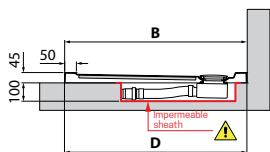

OLYMPIC

SQUARE AND RECTANGULAR SHOWER TRAY

NEWS
flat bottom design

8 cm

OPTIONAL

Waste column \varnothing 90 not included

Code	Price
PIL90PCAB-CR40	

For water tight installation, use our drain **PIL90PCAB-CR40**, or waste columns with double lip seal.

REQUIRED

Compulsory Imperial to Metric flex waste adaptor

Code	Price
RISCCAB	

OPTIONAL

Waste cover matching tray's colour

White
(30)
Soft white
(79)

Beige
(11)

Corda
(27)

Grey
(29)

Matt Black
(28)

X Embedded in the floor area for unloading H100

Y The area available for unloading above the floor

● IN STOCK UK

(Other products)
Please check availability

OLYMPIC

RIM 4,5 CM

Dimensions			Code	Select the finishing / price					
				30	79	11	27	29	28
	AxB * ± 2 mm	CxD ** ± 3 mm		White	Soft White	Beige	Corda	Grey	Matt Black
80 x 80	794 x 794	796 x 796	OLN804-						
90 x 90	894 x 894	896 x 896	OLN904-						
100 x 100	994 x 994	996 x 996	OLN1004-						
90 x 70	894 x 694	896 x 696	OLN90704-						
90 x 75	894 x 744	896 x 746	OLN90754-						
100 x 70	994 x 694	996 x 696	OLN100704-						
100 x 80	994 x 794	996 x 796	OLN100804-						
120 x 80	1194 x 794	1196 x 796	OLN120804-						
120 x 90	1194 x 894	1196 x 896	OLN120904-						