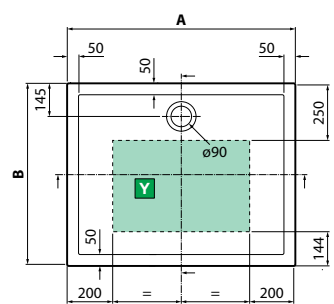

OLYMPIC

SQUARE AND RECTANGULAR SHOWER TRAY

NEWS
flat bottom design

8 cm

OPTIONAL

Waste column \varnothing 90 not included

Code	Price
PIL90PCAB-CR40	

For water tight installation, use our drain **PIL90PCAB-CR40**, or waste columns with double lip seal.

Grey
(29)

Matt Black
(28)

X Embedded in the floor area for unloading H100

Y The area available for unloading above the floor

● IN STOCK UK

(Other products)
Please check availability

OLYMPIC

RIM 4,5 CM

Dimensions			Code	Select the finishing / price					
				30	79	11	27	29	28
	AxB * ± 2 mm	CxD ** ± 3 mm		White	Soft White	Beige	Corda	Grey	Matt Black
80 x 80	794 x 794	796 x 796	OLN804-						
90 x 90	894 x 894	896 x 896	OLN904-						
100 x 100	994 x 994	996 x 996	OLN1004-						
90 x 70	894 x 694	896 x 696	OLN90704-						
90 x 75	894 x 744	896 x 746	OLN90754-						
100 x 70	994 x 694	996 x 696	OLN100704-						
100 x 80	994 x 794	996 x 796	OLN100804-						
120 x 80	1194 x 794	1196 x 796	OLN120804-						
120 x 90	1194 x 894	1196 x 896	OLN120904-						

Waste cover matching tray's colour **KR90CPILOLP-**

- * Measurements of the upper part of the plate
- ** Measurements of the tray by floor

* Reinforcing steel profile

OLYMPIC

RIM 11,5 CM

Dimensions			Code	Select the finishing / price					
				30	79	11	27	29	28
	AxB * ± 2 mm	CxD ** ± 3 mm		White	Soft White	Beige	Corda	Grey	Matt Black
80 x 80	794 x 794	796 x 796	OLN8011-						
90 x 90	894 x 894	896 x 896	OLN9011-						
100 x 100	994 x 994	996 x 996	OLN10011-						
90 x 70	894 x 694	896 x 696	OLN907011-						
90 x 75	894 x 744	896 x 746	OLN907511-						
100 x 70	994 x 694	996 x 696	OLN1007011-						
100 x 80	994 x 794	996 x 796	OLN1008011-						
120 x 80	1194 x 794	1196 x 796	OLN1208011-						
120 x 90	1194 x 894	1196 x 896	OLN1209011-						