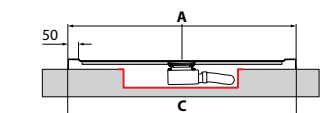

OLYMPIC

SQUARE AND RECTANGULAR SHOWER TRAY

NEWS
flat bottom design

8 cm

OPTIONAL

Waste column \varnothing 90 not included

Code	Price
PIL90PCAB-CR40	

For water tight installation, use our drain **PIL90PCAB-CR40**, or waste columns with double lip seal.

REQUIRED

Compulsory Imperial to Metric flex waste adaptor

Code	Price
RISCCAB	

OPTIONAL

Waste cover matching tray's colour

White
(30)
Soft white
(79)

Beige
(11)

Corda
(27)

Grey
(29)

Matt Black
(28)

X Embedded in the floor area for unloading H100

Y The area available for unloading above the floor

● IN STOCK UK

(Other products)
Please check availability

OLYMPIC

RIM 4,5 CM

Dimensions			Code	Select the finishing / price					
				30	79	11	27	29	28
	AxB * ± 2 mm	CxD ** ± 3 mm		White	Soft White	Beige	Corda	Grey	Matt Black
80 x 80	794 x 794	796 x 796	OLN804-						
90 x 90	894 x 894	896 x 896	OLN904-						
100 x 100	994 x 994	996 x 996	OLN1004-						
90 x 70	894 x 694	896 x 696	OLN90704-						
90 x 75	894 x 744	896 x 746	OLN90754-						
100 x 70	994 x 694	996 x 696	OLN100704-						
100 x 80	994 x 794	996 x 796	OLN100804-						
120 x 80	1194 x 794	1196 x 796	OLN120804-						
120 x 90	1194 x 894	1196 x 896	OLN120904-						