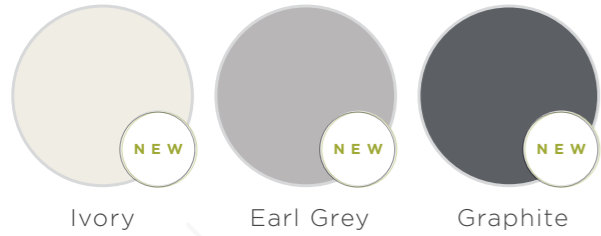

CLASSIC RANGE

ONE STUNNING DOORSTYLE

NEW

VINTAGE

Featuring an inset detail to the shaker profile, the Vintage doorstyle adds a touch of elegance to any bathroom

UNIT COLOURS

Ivory

Earl Grey

Graphite

The back of the Vintage door and the internal carcass finish will be Earl Grey.

CHOOSE FROM FIVE HANDLE OPTIONS

Chrome Knob

Chrome Arched Handle

Chrome Quattro Handle

Chrome Bar Handle

Chrome Curved Bar Handle