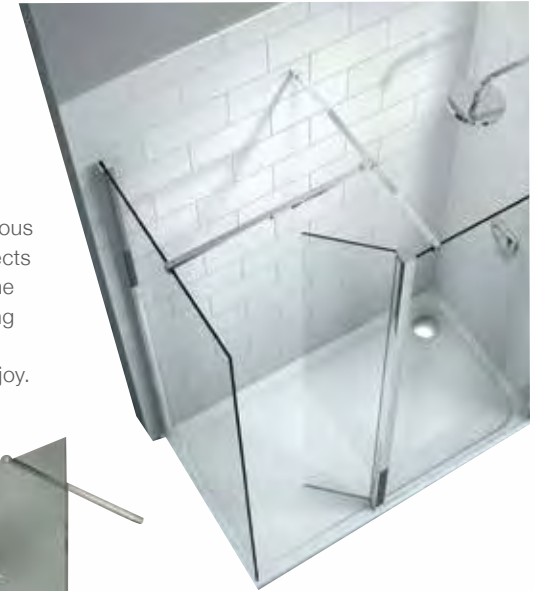

Why choose wetrooms

Swivel Panel Option

Option to add the ingenious Swivel Panel which deflects water spray back in to the showering area, providing a more secure wetroom experience for you to enjoy. Available on all 8 Series Wetroom options.

Designs to suit all spaces

With a number of various combinations of Wetroom panels to choose from you can build a Wetroom area to adjust to any confined space or expand the entire room into a luxurious showering area. All products in this range can also be used with a tray or wetroom floor.

Stabilising Bars for Extra Strength

Each piece within the Merlyn Wetroom range comes with a stabilising bar as standard to ensure your wetroom panels are secure and built to last. Our 6 Series Shower Wall offers the option of either a horizontal or vertical bar to suit your space and style.

Tested for Quality & Safety

The range of Merlyn Wetrooms features up to 8mm toughened safety glass. The glass is also toughened and tested rigorously to ensure maximum safety. (CE Mark information page 121).