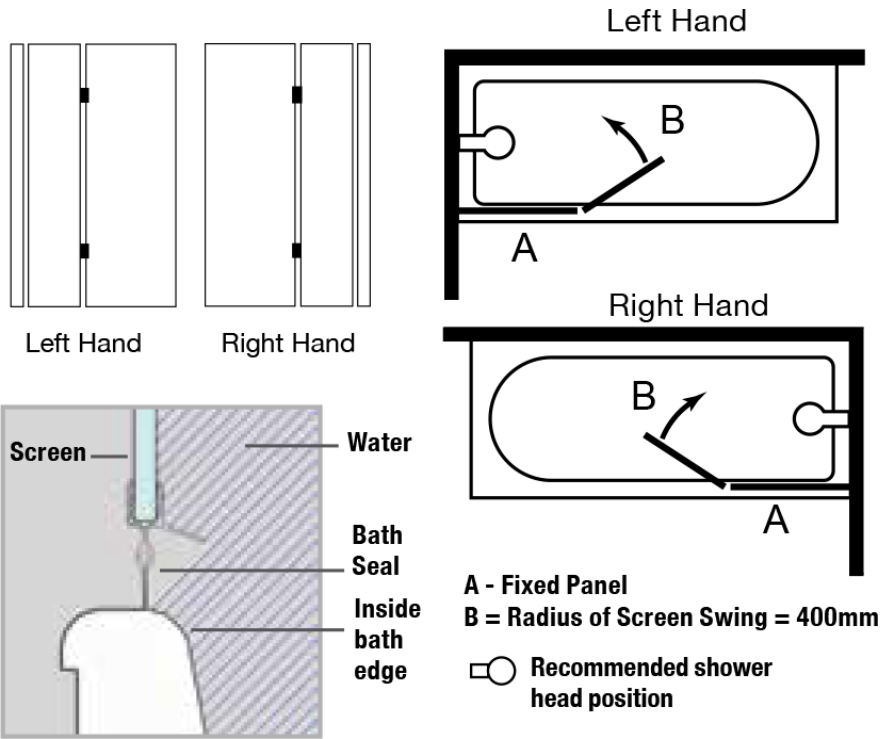

A
B
C
D
E
F

Luxury Bathroom Solutions

Merlyn Industries Ltd.

NAME	SIGNATURE	DATE	UNLESS OTHERWISE SPECIFIED: DIMENSIONS ARE IN MILLIMETERS SURFACE FINISH: TOLERANCES: LINEAR: ANGULAR:
DRAWN	MR.HADSHENGBIN		
CHK'D			
APPV'D			
MFG			FINISH:
QA			MATERIAL:
SUPPLIER CODE			MER 05
DO NOT SCALE DRAWING			REVISION 01

IF IN DOUBT ASK!	CUT SIZE :-	
	FINISH SIZE:-	
TITLE: MB7 Two Panel Hinged Bathscreen		
DWG NO.		A4