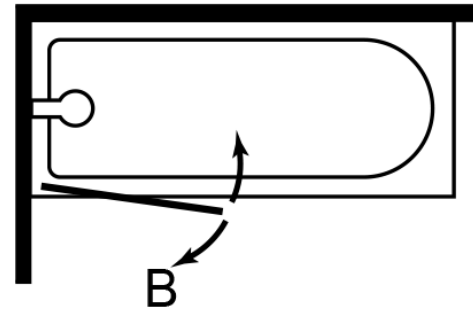

A  
B  
C  
D  
E  
F

Screen is reversible

B = Radius of Screen Swing = 790

☐○ Recommended shower head position

Screen  
Water  
Bath Seal  
Inside bath edge