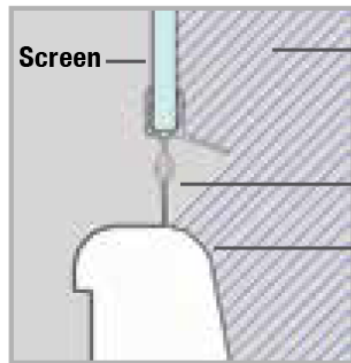

A  
B  
C  
D  
E  
F

Screen is reversible

B = Radius of Screen Swing = 790

☐○ Recommended shower head position

Screen  
Water  
Bath Seal  
Inside bath edge