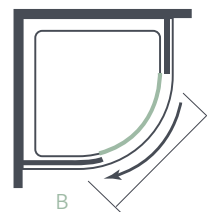

#### Product Information

Size	Adjustment (Min-Max)	Order Code
900	855-875	A0301B0

#### Configuration

- A = Door Opening
- B = Fixed Panel
- C = Fixed Panel

Size	A	B	C
900	460	526	321