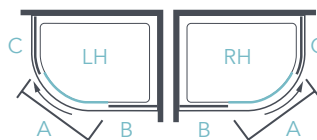

1 Door Offset Quadrant

Size	A	B	C
1000x800	394	430	430
1200x800	394	630	430
1200x900	450	630	460

Product Information

Size	Adjustment (Min-Max)	Order Code
1 Door Quadrant		
900	850-880	DWH03DH
1 Door Offset Quadrant		
1000x800	750-780 / 950-980	DWH03BH
1200x800	750-780 / 1150-1180	DWH03CH
1200x900	850-880 / 1150-1180	DWH03EH