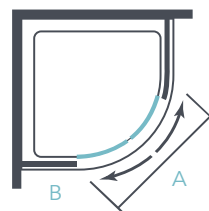

Essence Framed 2 DOOR QUADRANT

MERLYN
IONIC

FEATURES & BENEFITS

- Easy clean quick release rollers
- Chrome finishing including top cover caps
- Chrome magnetic strip
- Reversible
- Concealed fixings

Product Information

Size	Adjustment (Min-Max)	Order Code
800	750-780	DWH02A0
900	850-880	DWH02B0
1000	950-980	DWH02CH

Configuration

A = Door Opening
B = Fixed Panel

Size	A	B
800	370	180
900	520	280
1000	520	380