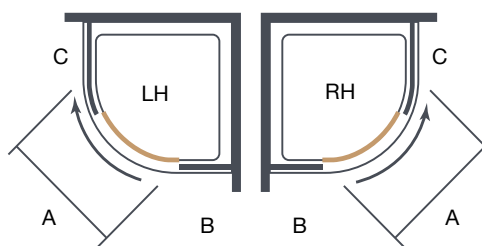

Essence Frameless 1 DOOR QUADRANT

MERLYN
IONIC

FEATURES & BENEFITS

- Chrome double handle
- Smooth action extra strong rollers
- Stunning frameless design
- This door is handed
- Concealed fixings

Product Information

Size	Adjustment (Min-Max)	Handed	Order Code
900x900	860-885	Left Hand	A0101MH
900x900	860-885	Right Hand	A0101NH

Configuration

- A = Door Opening
- B = Straight Panel
- C = Curved Panel

Size	A	B	C
900	475	290	550