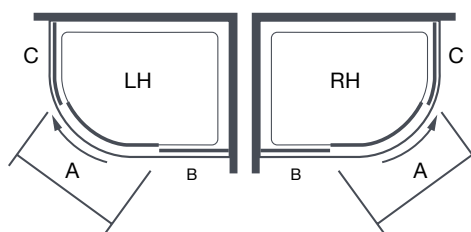

Size	Adjustment (Min-Max)	Handed	Order Code
1200x900	860-885 / 1160-1185	Left Hand	A0101KH
1200x900	860-885 / 1160-1185	Right Hand	A0101LH

Configuration

A = Door Opening
B = Straight Panel
C = Curved Panel

Size	A	B	C
1200x900	475	590	550