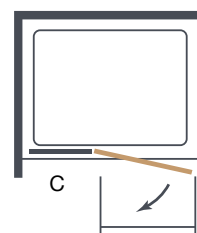

#### Product Information

Size	Adjustment (Min-Max)	Order Code
800+	770-790	A0111M0
900+	870-890	A0111N0
1000+	970-990	A0111O0
1100+	1070-1090	A0111JF
1200+	1170-1190	A0111GF
1400+	1370-1390	A0111HF
1500+	1470-1490	A0111KF

#### Optional Side Panel

800	750-790	A0107G0
900	850-890	A0107H0

#### Configuration

A = Door Opening  
B = Door Swing  
C = Inline Panel

**Please Note:** Side Panel should only be used with + sizes (not standard sizes).

Size	A	B	C
800+	480	500	200
900+	530	550	250
1000+	580	600	300
1100+	630	650	350
1200+	630	650	450
1400+	630	650	650
1500+	630	650	750