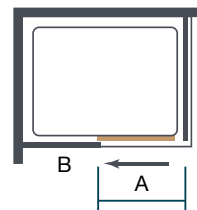

Essence Frameless

SLIDING DOOR WITH SIDE PANEL

MERLYN
IONIC

FEATURES & BENEFITS

- Chrome double handle
- Smooth action extra strong rollers
- Stunning frameless design
- Reversible
- Concealed fixings

Product Information

Size	Adjustment (Min-Max)	Order Code
1000	940-965	A0104A0
1100	1040-1065	A0104B0
1200	1140-1165	A0104IH
1400	1340-1365	A0104DH
1700	1640-1665	A0104HH

Optional Side Panel

800	760-785	A0107IO
900	860-885	A0107JO

Configuration

A = Door Opening
B = Fixed Panel

Please Note: The door needs to close against the side panel.

Size	A	B
1000	350	465
1100	400	515
1200	450	565
1400	550	665
1700	550	965