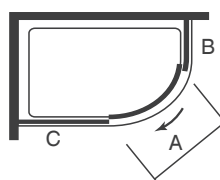

#### 2 Door Offset Quadrants

Size	Adjustment Min - Max	Order Code
900x760	870-890/ 730-750	KA2Q976
900-800	870-890/ 770-790	KA2Q980
1000x800	970-990/ 770-790	KA2Q108
1200x800	1170-1190/ 770-790	KA2Q128
1200x900	1170-1190/ 870-890	KA2Q129

MERLYN designer handle

MERLYN IQ installation tool. Makes fitting even easier.

All MERLYN IQ doors are manufactured in accordance with BS EN 14428.

### Configuration

A = Opening space  
B = Fixed Curved Panel  
C = Fixed Straight Panel

Code	A	B	C
KA1Q80	435	490	215
KA1Q90	485	530	325
KA1Q100	485	630	425
KA1Q108	435	490	425
KA1Q128	435	490	625
KA1Q129	485	530	625

Please add 20mm to Tray Finish Adjustment when using a Side Panel.

For wetroom installation, please reduce Side Panel Tray Finish Adjustment by 20mm.

Inline panels can be fitted to either or both sides of sliding door