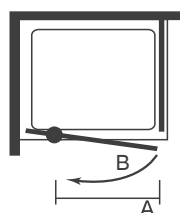

Configuration

A = Door Opening
B = Door Swing

Code	A	B
KAP70	455	460
KAP76	515	525
KAP80	535	560
KAP90	610	605
KAP10	660	655

Merlyn Showering
Tel: Freephone 0808 1011 429
Email: spec@merlyn.ie
Web: www.merlynshowering.com

Please add 20mm to Tray Finish Adjustment when using a Side Panel.
For wetroom installation, please reduce Side Panel Tray Finish Adjustment by 20mm.
Inline panels can be fitted to either or both sides of sliding door