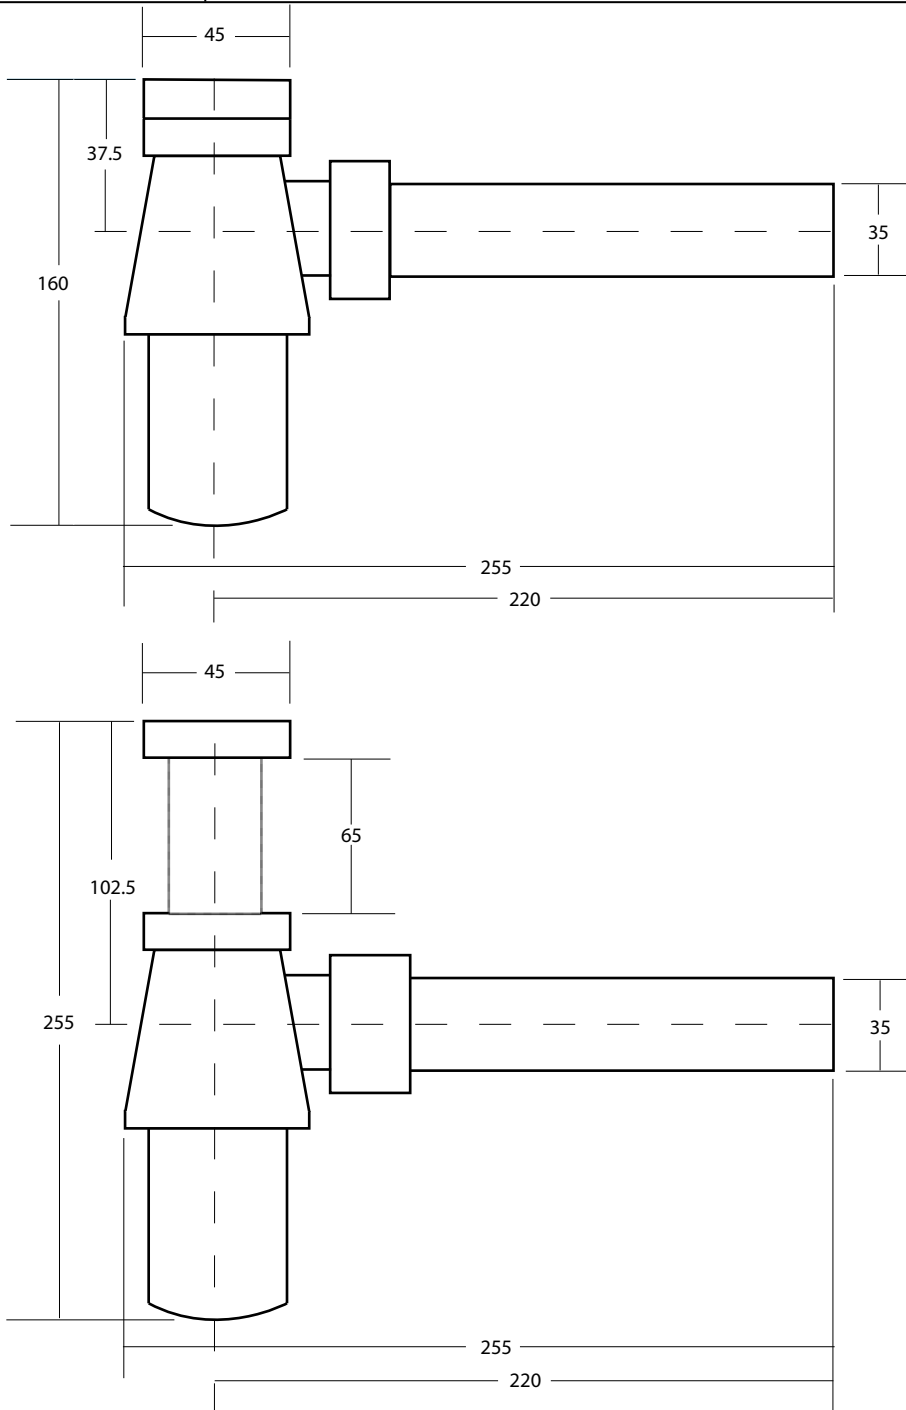

Ancillaries

Traditional 1/4" Basin Bottle Trap CP

We recommend that all products are purchased with the assistance of a specialist bathroom retailer and always installed by an experienced installer who is a member of a recognized association. All sizes quoted are nominal: items may vary by plus or minus 2% against the figures quoted. When planning installations where dimensions are critical, it is essential that the space allowed for individual items is physically checked. Imperial Bathrooms can not be held liable for any costs associated with items not fitting in any given area. The contents of this statement are based on information correct at the time of publication. We reserve the right to make alterations and changes in product characteristics, fixing, packaging, operation etc at any time without notice.