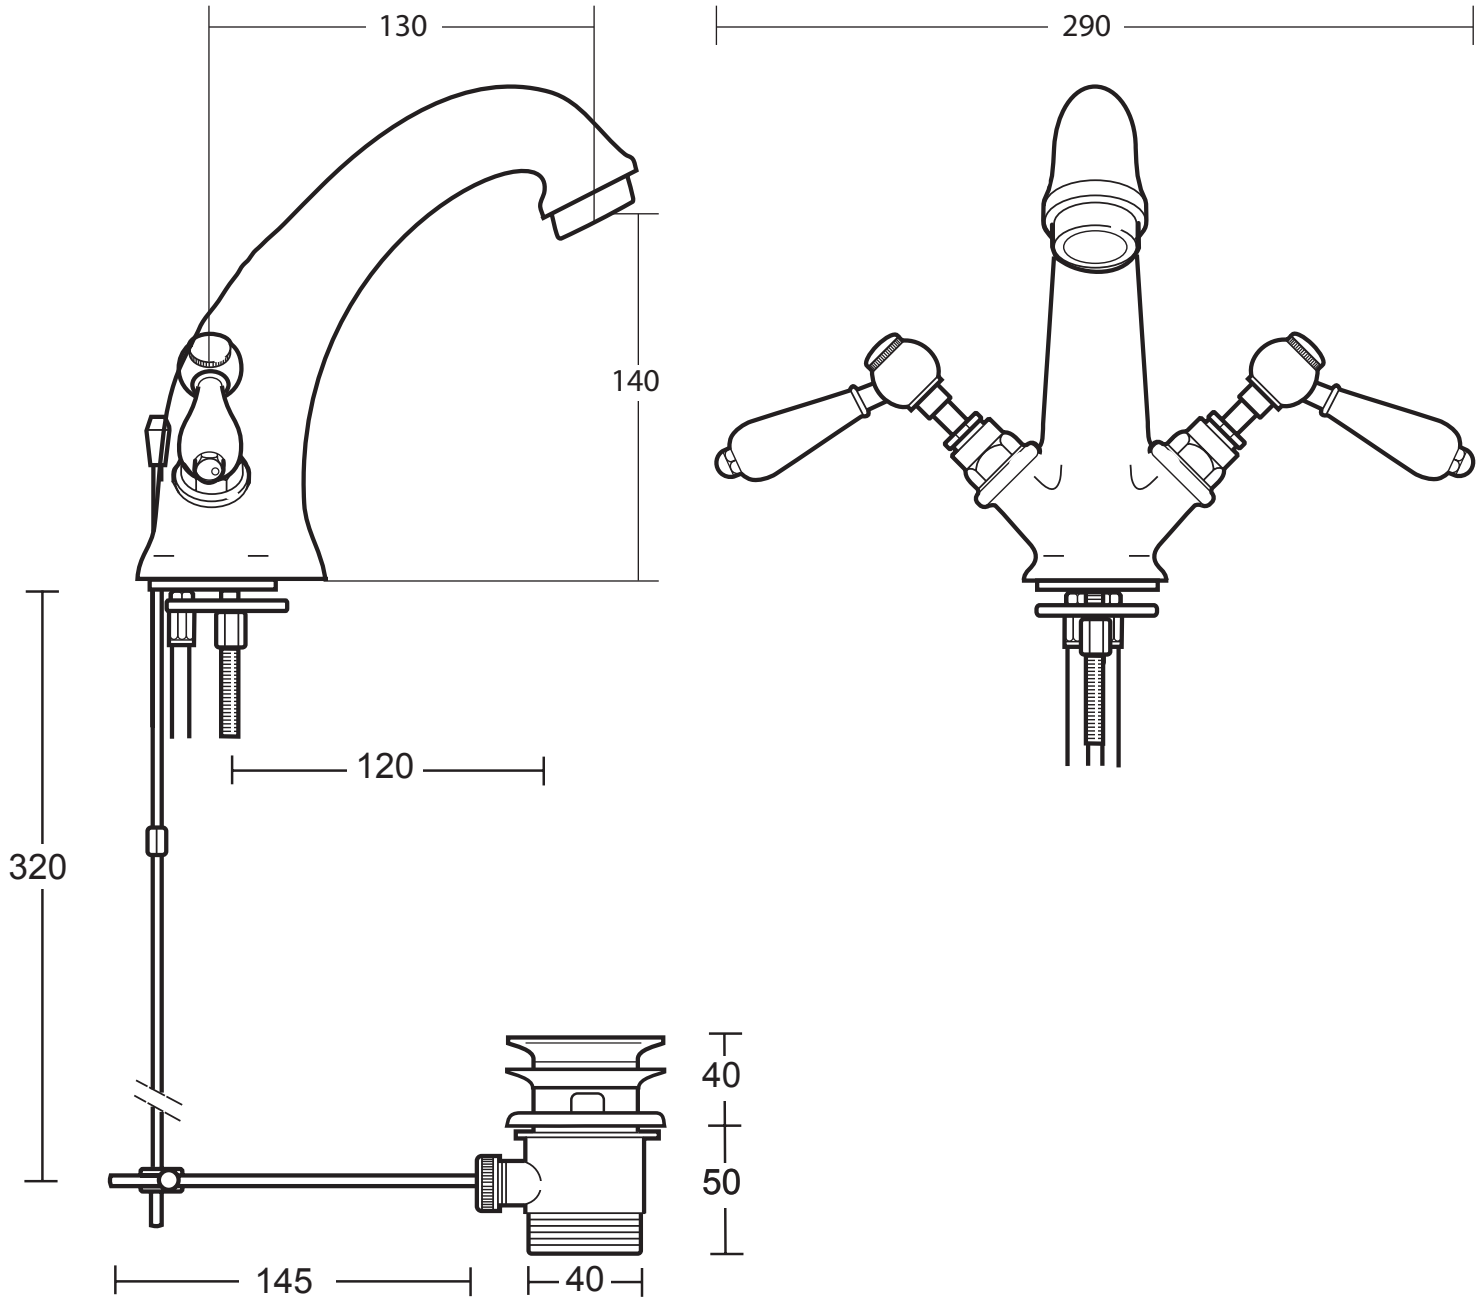

Classical Brassware Collection

Radcliffe	Tall Mono Mixer
-----------	-----------------

We recommend that all products are purchased with the assistance of a specialist bathroom retailer and always installed by an experienced installer who is a member of a recognized association. All sizes quoted are nominal: items may vary by plus or minus 2% against the figures quoted. When planning installations where dimensions are critical, it is essential that the space allowed for individual items is physically checked. Imperial Bathrooms can not be held liable for any costs associated with items not fitting in any given area. The contents of this statement are based on information correct at the time of publication. We reserve the right to make alterations and changes in product characteristics, fixing, packaging, operation etc at any time without notice.