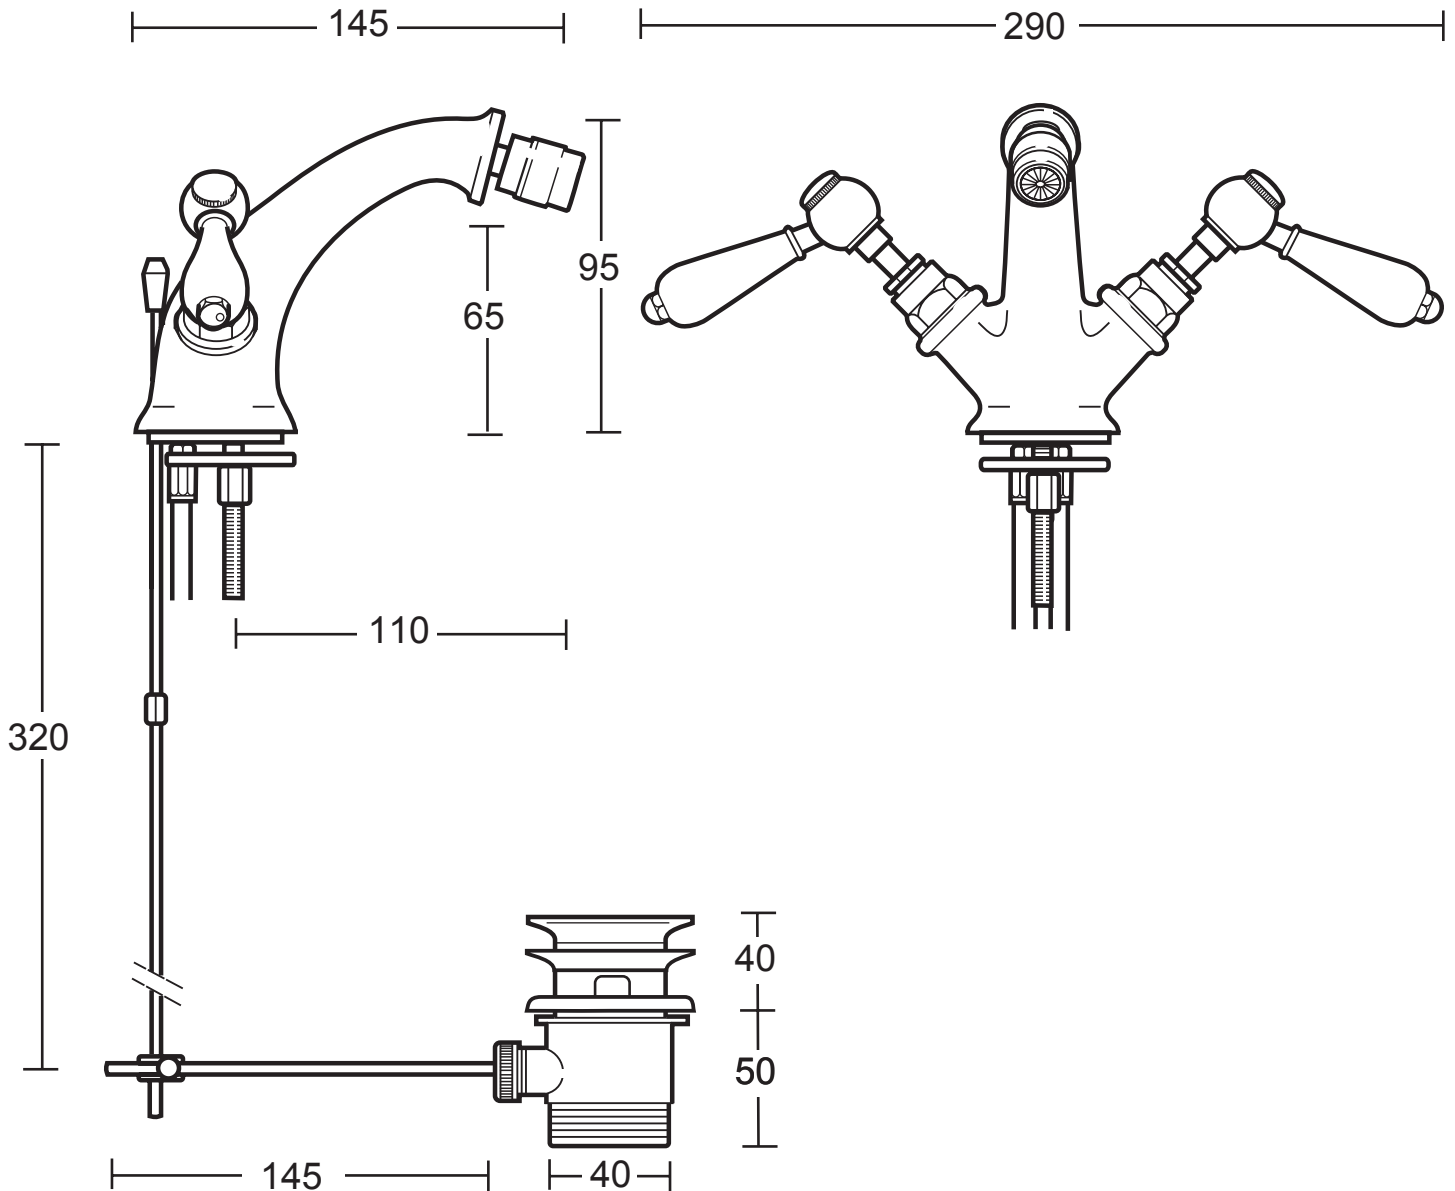

Classical Brassware Collection

Radcliffe

Monobloc bidet mixer

All taps are high pressure / pumped systems

We recommend that all products are purchased with the assistance of a specialist bathroom retailer and always installed by an experienced installer who is a member of a recognized association. All sizes quoted are nominal: items may vary by plus or minus 2% against the figures quoted. When planning installations where dimensions are critical, it is essential that the space allowed for individual items is physically checked. Imperial Bathrooms can not be held liable for any costs associated with items not fitting in any given area. The contents of this statement are based on information correct at the time of publication. We reserve the right to make alterations and changes in product characteristics, fixing, packaging, operation etc at any time without notice.