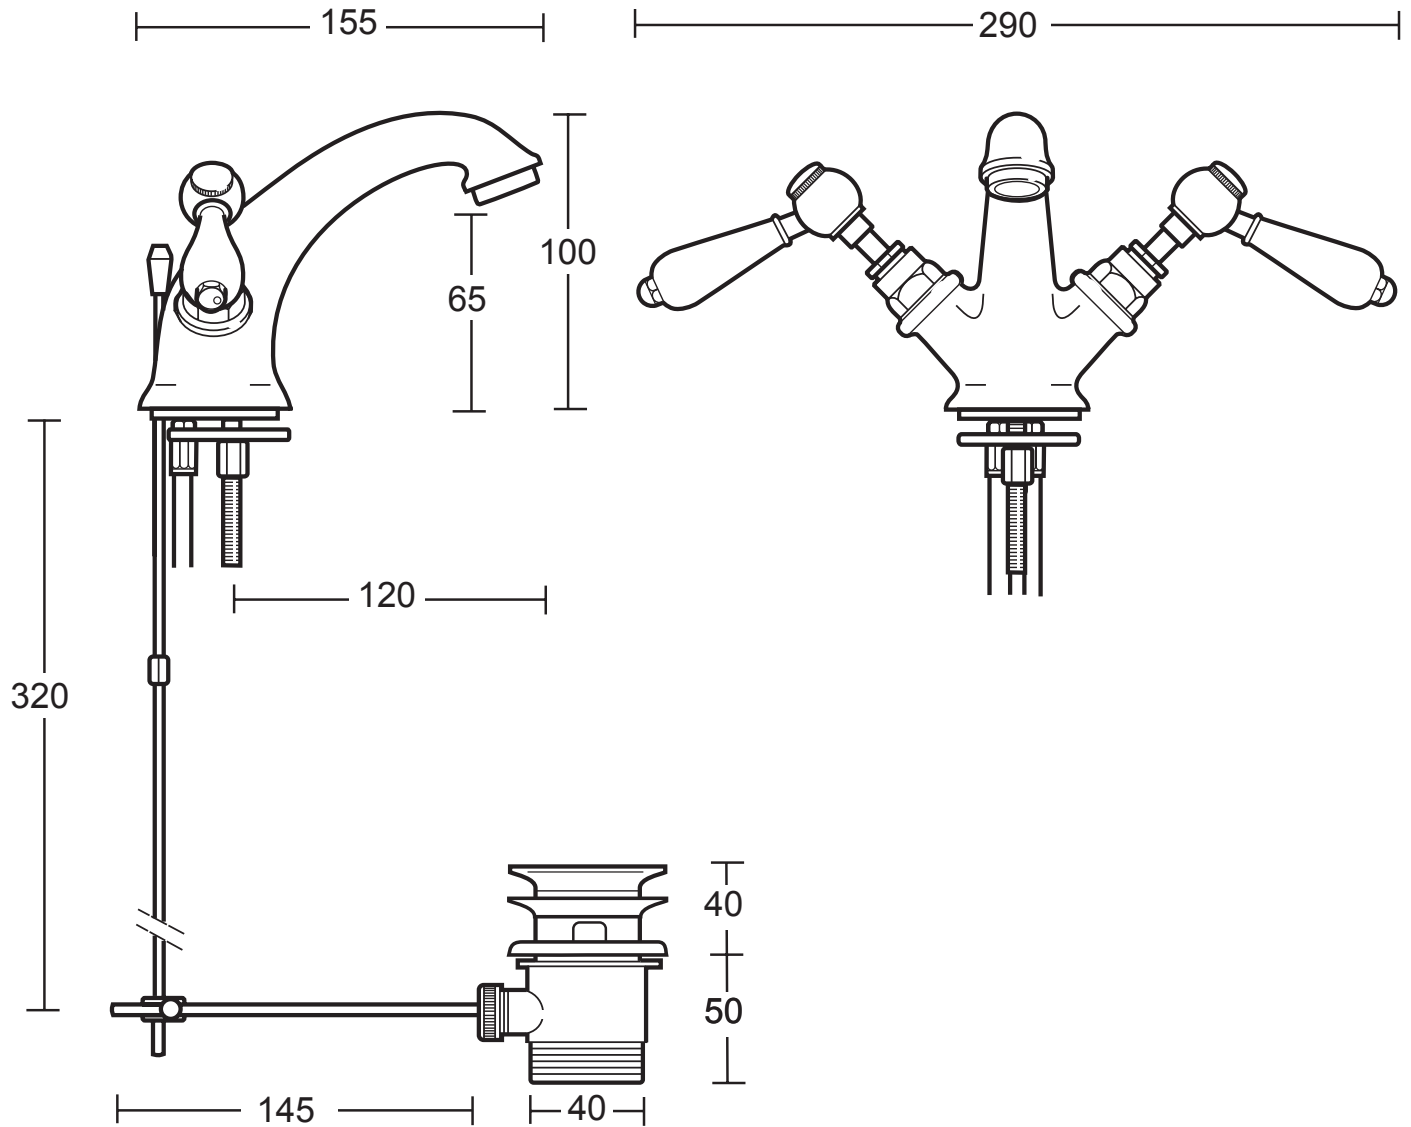

Classical Brassware Collection

Radcliffe

Monobloc basin mixer

All taps are high pressure / pumped systems

We recommend that all products are purchased with the assistance of a specialist bathroom retailer and always installed by an experienced installer who is a member of a recognized association. All sizes quoted are nominal: items may vary by plus or minus 2% against the figures quoted. When planning installations where dimensions are critical, it is essential that the space allowed for individual items is physically checked. Imperial Bathrooms can not be held liable for any costs associated with items not fitting in any given area. The contents of this statement are based on information correct at the time of publication. We reserve the right to make alterations and changes in product characteristics, fixing, packaging, operation etc at any time without notice.