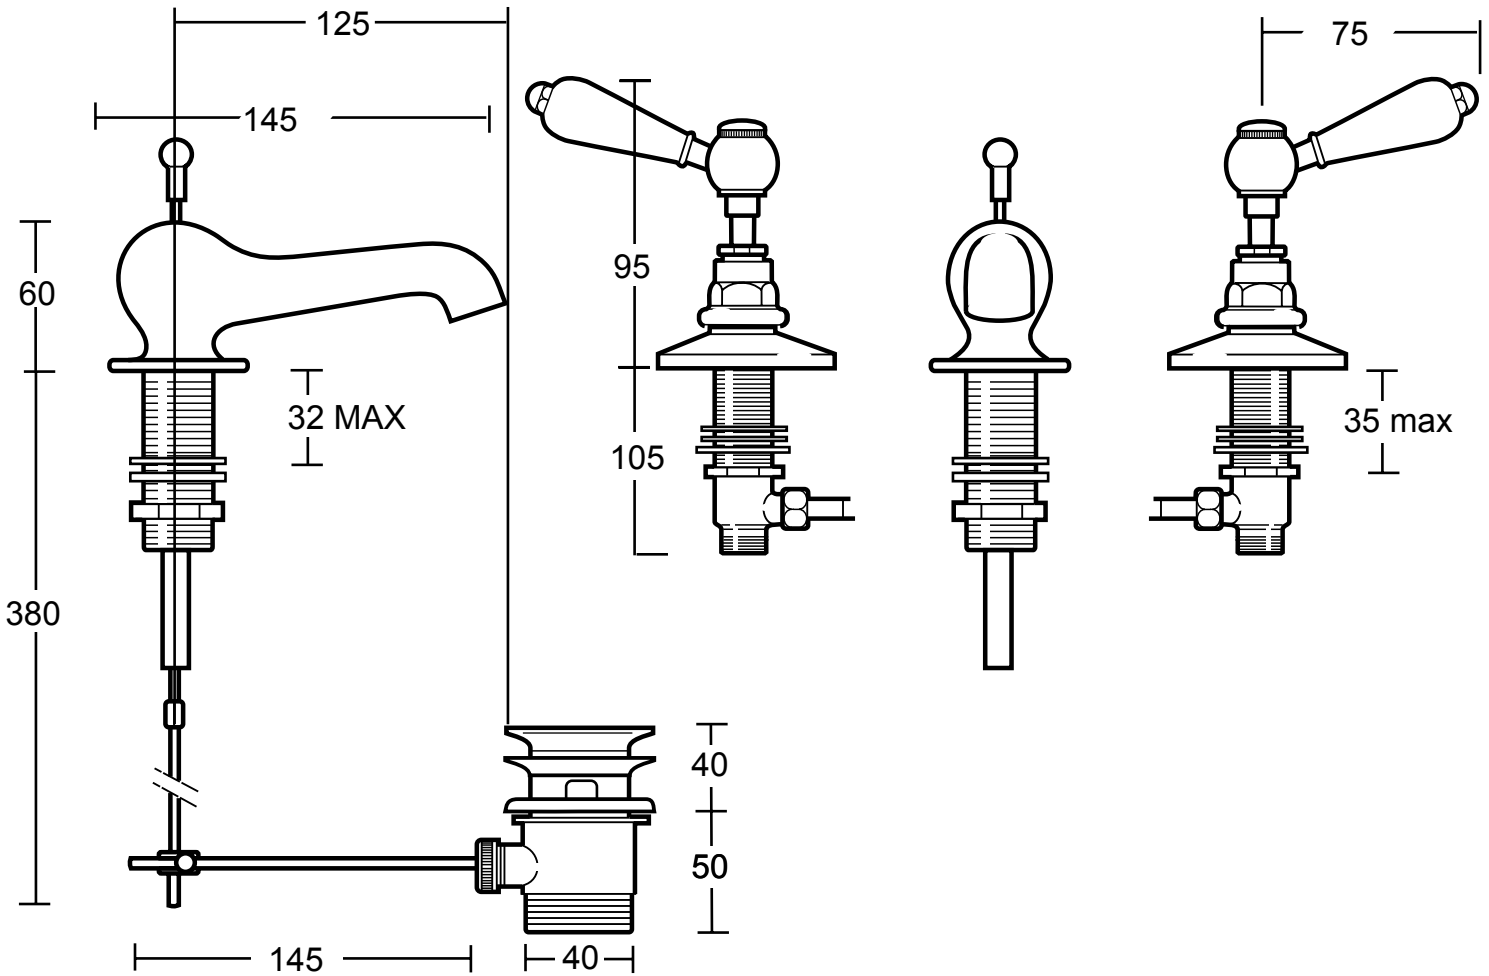

Classical Brassware Collection

Radcliffe	3-hole basin mixer
-----------	--------------------

All taps are high pressure / pumped systems

We recommend that all products are purchased with the assistance of a specialist bathroom retailer and always installed by an experienced installer who is a member of a recognized association. All sizes quoted are nominal: items may vary by plus or minus 2% against the figures quoted. When planning installations where dimensions are critical, it is essential that the space allowed for individual items is physically checked. Imperial Bathrooms can not be held liable for any costs associated with items not fitting in any given area. The contents of this statement are based on information correct at the time of publication. We reserve the right to make alterations and changes in product characteristics, fixing, packaging, operation etc at any time without notice.