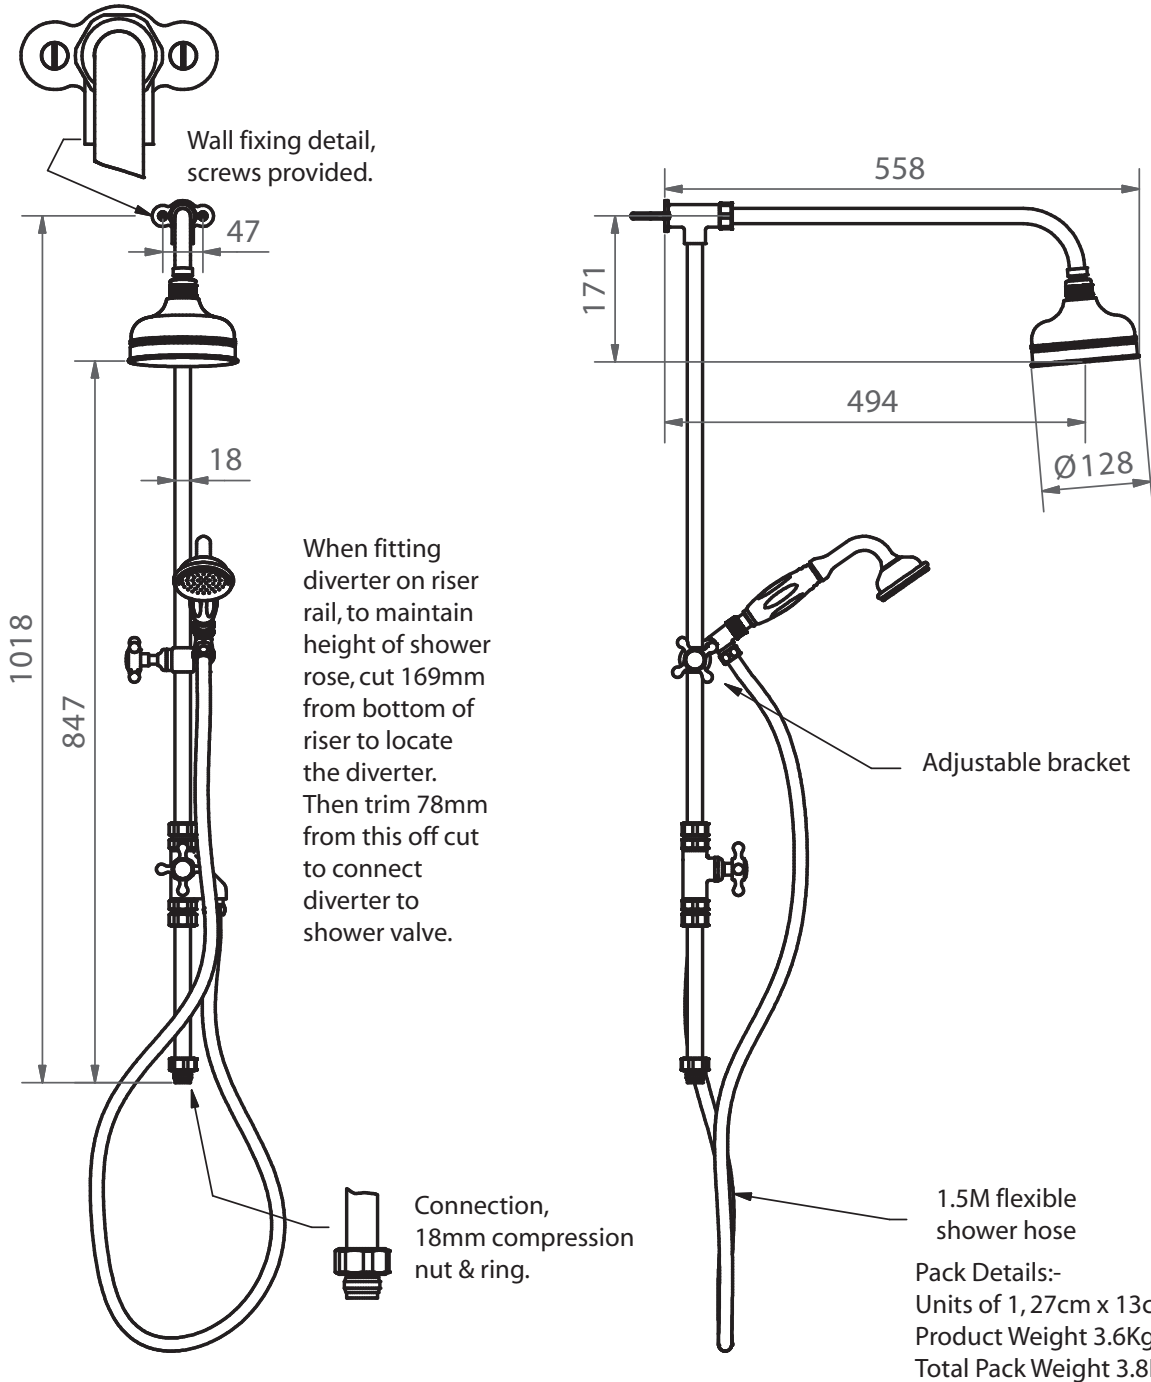

Shower Collection

Luxury Showers	Victorian Rigid Riser with Flexible Handset
----------------	---

We recommend that all products are purchased with the assistance of a specialist bathroom retailer and always installed by an experienced installer who is a member of a recognized association. All sizes quoted are nominal: items may vary by plus or minus 2% against the figures quoted. When planning installations where dimensions are critical, it is essential that the space allowed for individual items is physically checked. Imperial Bathrooms can not be held liable for any costs associated with items not fitting in any given area. The contents of this statement are based on information correct at the time of publication. We reserve the right to make alterations and changes in product characteristics, fixing, packaging, operation etc at any time without notice.